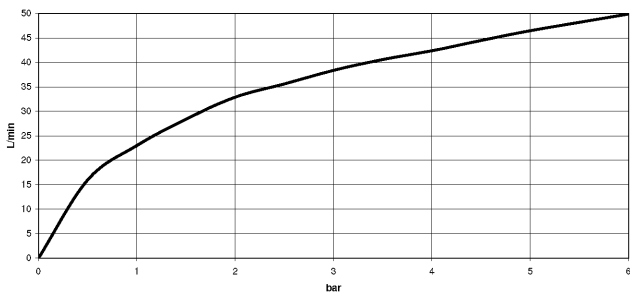

Angle valve - Brushed Durabron (23kt Gold)

IMO

22 901 782

- rosette 60 x 60 mm
- hose covering 200mm, for shortening
- 1/2" connection
- WRAS 2205004

Fits: IMO, MEM, CL.1

	Brushed Durabron (23kt Gold)	22 901 782-28
	Chrome	22 901 782-00
	Brushed Platinum	22 901 782-06
	Platinum	22 901 782-08
	Dark Chrome	22 901 782-19
	Matte Black	22 901 782-33
	Brushed Champagne (22kt Gold)	22 901 782-46
	Champagne (22kt Gold)	22 901 782-47
	Brushed Chrome	22 901 782-93
	Brushed Dark Platinum	22 901 782-99

22 901 782

mm [inches]

Flow rate chart

Codes & Standards

Scottish Water
Byelaws

UK Water Supply
Regulations

Angle valve - Brushed Durabronz (23kt Gold)

IMO