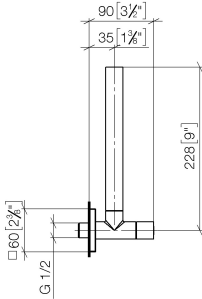

Angle valve - Brushed Durabron (23kt Gold)

IMO

22 901 782

- rosette 60 x 60 mm
- hose covering 200mm, for shortening
- 1/2" connection
- WRAS 2205004

Fits: IMO, MEM, CL.1

	Brushed Durabron (23kt Gold)	22 901 782-28
	Chrome	22 901 782-00
	Brushed Platinum	22 901 782-06
	Platinum	22 901 782-08
	Dark Chrome	22 901 782-19
	Matte Black	22 901 782-33
	Brushed Champagne (22kt Gold)	22 901 782-46
	Champagne (22kt Gold)	22 901 782-47
	Brushed Chrome	22 901 782-93
	Brushed Dark Platinum	22 901 782-99

22 901 782

mm [inches]

Flow rate chart

Codes & Standards

Scottish Water
Byelaws

UK Water Supply
Regulations

Angle valve - Brushed Durabronz (23kt Gold)

IMO

22 901 782

Certificates

WRAS_2205

22 901 782

Product version from 3/10/2014 to 5/27/2021

Product version from 5/27/2021

Parts for other finishes can be found here: Chrome

Angle valve - Brushed Durabronz (23kt Gold)