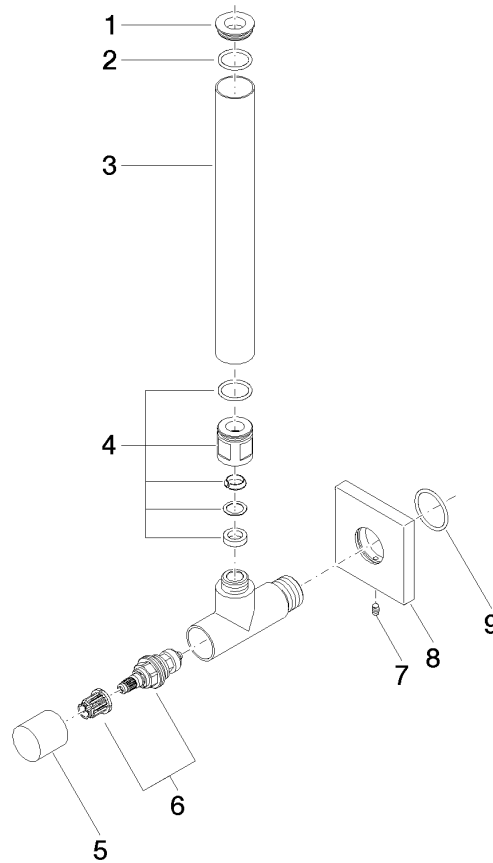

Angle valve - Brushed Durabron (23kt Gold)

IMO

22 901 782

- rosette 60 x 60 mm
- hose covering 200mm, for shortening
- 1/2" connection
- WRAS 2205004

Fits: IMO, MEM, CL.1

	Brushed Durabron (23kt Gold)	22 901 782-28
	Chrome	22 901 782-00
	Brushed Platinum	22 901 782-06
	Platinum	22 901 782-08
	Dark Chrome	22 901 782-19
	Matte Black	22 901 782-33
	Brushed Champagne (22kt Gold)	22 901 782-46
	Champagne (22kt Gold)	22 901 782-47
	Brushed Chrome	22 901 782-93
	Brushed Dark Platinum	22 901 782-99

22 901 782

mm [inches]

Flow rate chart

Codes & Standards

Scottish Water
Byelaws

UK Water Supply
Regulations

Angle valve - Brushed Durabronz (23kt Gold)

IMO

22 901 782

Certificates

WRAS_2205

22 901 782

Product version from 3/10/2014 to 5/27/2021

Product version from 5/27/2021

Parts for other finishes can be found here: Chrome

Angle valve - Brushed Durabronz (23kt Gold)

IMO

22 901 782

Spare parts list

Product version from 3/10/2014 to 5/27/2021

Product version from 5/27/2021

No.	Item Number	Name	Quantity used	Delivery time
	09 21 22 000-28	nipple	9	-

Spare part can no longer be ordered, please order the replacement item