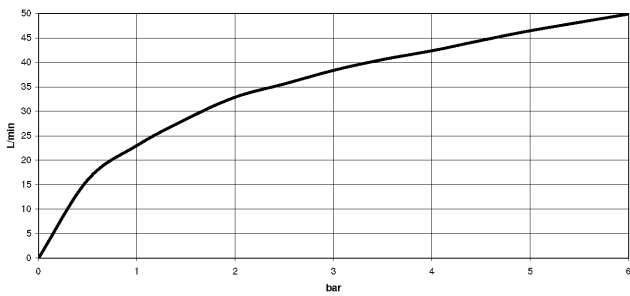

22 901 782

- rosette 60 x 60 mm
- hose covering 200mm, for shortening
- 1/2" connection
- WRAS 2205004

Fits: IMO, MEM, CL.1

	Matte Black	22 901 782-33
	Chrome	22 901 782-00
	Brushed Platinum	22 901 782-06
	Platinum	22 901 782-08
	Dark Chrome	22 901 782-19
	Brushed Durabronze (23kt Gold)	22 901 782-28
	Brushed Champagne (22kt Gold)	22 901 782-46
	Champagne (22kt Gold)	22 901 782-47
	Brushed Chrome	22 901 782-93
	Brushed Dark Platinum	22 901 782-99

22 901 782

mm [inches]

Flow rate chart

Codes & Standards

Scottish Water
Byelaws

UK Water Supply
Regulations

Angle valve - Matte Black

IMO