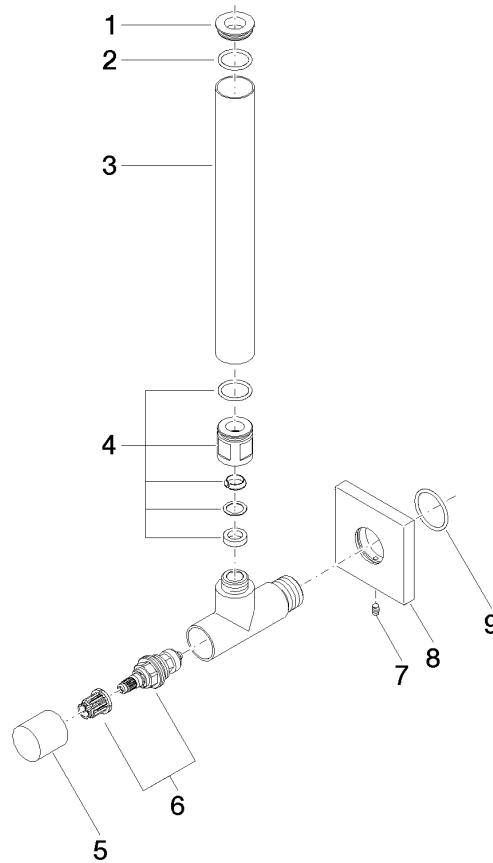

22 901 782

- rosette 60 x 60 mm
- hose covering 200mm, for shortening
- 1/2" connection
- WRAS 2205004

Fits: IMO, MEM, CL.1

	Matte Black	22 901 782-33
	Chrome	22 901 782-00
	Brushed Platinum	22 901 782-06
	Platinum	22 901 782-08
	Dark Chrome	22 901 782-19
	Brushed Durabronze (23kt Gold)	22 901 782-28
	Brushed Champagne (22kt Gold)	22 901 782-46
	Champagne (22kt Gold)	22 901 782-47
	Brushed Chrome	22 901 782-93
	Brushed Dark Platinum	22 901 782-99

22 901 782

mm [inches]

Flow rate chart

Codes & Standards

Scottish Water
Byelaws

UK Water Supply
Regulations

Angle valve - Matte Black

IMO

22 901 782

Certificates

WRAS_2205

22 901 782

Product version from 3/10/2014 to 5/27/2021

Product version from 5/27/2021

Parts for other
finishes can be found
here: [Chrome](#)

Angle valve - Matte Black

IMO

22 901 782

Spare parts list

Product version from 3/10/2014 to 5/27/2021

Product version from 5/27/2021

No.	Item Number	Name	Quantity used	Delivery time
	09 21 22 000-33	nipple	9	30