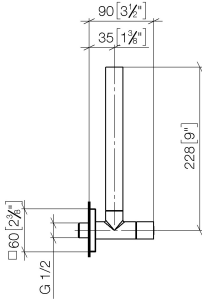

22 901 782

- rosette 60 x 60 mm
- hose covering 200mm, for shortening
- 1/2" connection
- WRAS 2205004

Fits: IMO, MEM, CL.1

	Matte Black	22 901 782-33
	Chrome	22 901 782-00
	Brushed Platinum	22 901 782-06
	Platinum	22 901 782-08
	Dark Chrome	22 901 782-19
	Brushed Durabronze (23kt Gold)	22 901 782-28
	Brushed Champagne (22kt Gold)	22 901 782-46
	Champagne (22kt Gold)	22 901 782-47
	Brushed Chrome	22 901 782-93
	Brushed Dark Platinum	22 901 782-99

22 901 782

mm [inches]

Flow rate chart

Codes & Standards

Scottish Water
Byelaws

UK Water Supply
Regulations

Angle valve - Matte Black

IMO

22 901 782

Certificates

WRAS_2205

22 901 782

Product version from 3/10/2014 to 5/27/2021

Product version from 5/27/2021

Parts for other
finishes can be found
here: [Chrome](#)

Angle valve - Matte Black

IMO

22 901 782

Spare parts list

Product version from 3/10/2014 to 5/27/2021

Product version from 5/27/2021

No.	Item Number	Name	Quantity used	Delivery time
	09 21 22 000-33	nipple	9	30