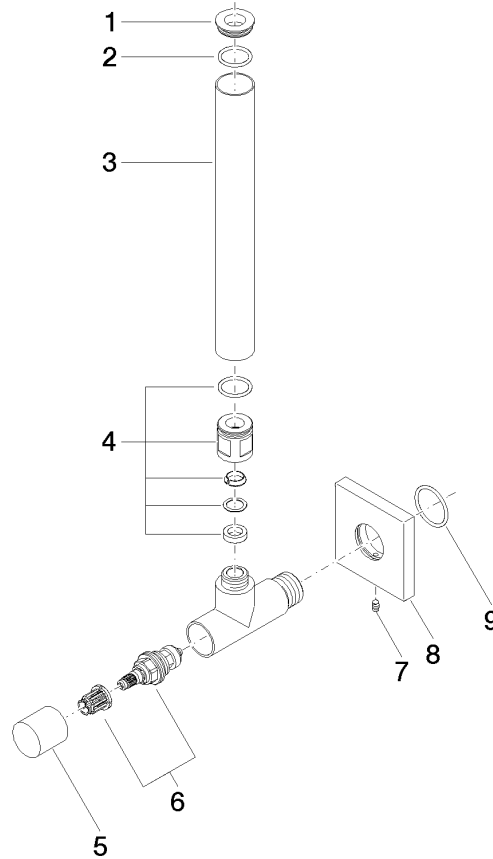

**Angle valve - Brushed Champagne (22kt Gold)**

IMO

22 901 782

- rosette 60 x 60 mm
- hose covering 200mm, for shortening
- 1/2" connection
- WRAS 2205004

Fits: IMO, MEM, CL.1

	Brushed Champagne (22kt Gold)	22 901 782-46
	Chrome	22 901 782-00
	Brushed Platinum	22 901 782-06
	Platinum	22 901 782-08
	Dark Chrome	22 901 782-19
	Brushed Durabronze (23kt Gold)	22 901 782-28
	Matte Black	22 901 782-33
	Champagne (22kt Gold)	22 901 782-47
	Brushed Chrome	22 901 782-93
	Brushed Dark Platinum	22 901 782-99

22 901 782

mm [inches]

Flow rate chart

Codes & Standards

Scottish Water  
Byelaws

UK Water Supply  
Regulations

Angle valve - Brushed Champagne (22kt Gold)

---

Angle valve - Brushed Champagne (22kt Gold)

IMO

22 901 782