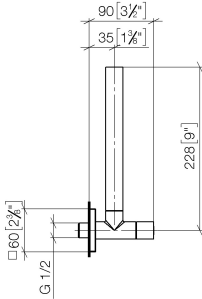

**Angle valve - Brushed Champagne (22kt Gold)**

IMO

22 901 782

- rosette 60 x 60 mm
- hose covering 200mm, for shortening
- 1/2" connection
- WRAS 2205004

Fits: IMO, MEM, CL.1

	Brushed Champagne (22kt Gold)	22 901 782-46
	Chrome	22 901 782-00
	Brushed Platinum	22 901 782-06
	Platinum	22 901 782-08
	Dark Chrome	22 901 782-19
	Brushed Durabronze (23kt Gold)	22 901 782-28
	Matte Black	22 901 782-33
	Champagne (22kt Gold)	22 901 782-47
	Brushed Chrome	22 901 782-93
	Brushed Dark Platinum	22 901 782-99

22 901 782

mm [inches]

Flow rate chart

Codes & Standards

Scottish Water  
Byelaws

UK Water Supply  
Regulations

Angle valve - Brushed Champagne (22kt Gold)

---