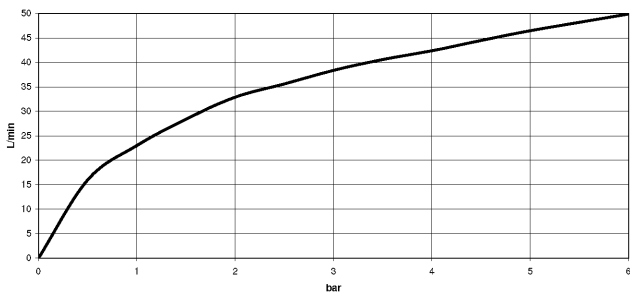

**Angle valve - Brushed Champagne (22kt Gold)**

IMO

22 901 782

- rosette 60 x 60 mm
- hose covering 200mm, for shortening
- 1/2" connection
- WRAS 2205004

Fits: IMO, MEM, CL.1

	Brushed Champagne (22kt Gold)	22 901 782-46
	Chrome	22 901 782-00
	Brushed Platinum	22 901 782-06
	Platinum	22 901 782-08
	Dark Chrome	22 901 782-19
	Brushed Durabronze (23kt Gold)	22 901 782-28
	Matte Black	22 901 782-33
	Champagne (22kt Gold)	22 901 782-47
	Brushed Chrome	22 901 782-93
	Brushed Dark Platinum	22 901 782-99

22 901 782

mm [inches]

Flow rate chart

Codes & Standards

Scottish Water  
Byelaws

UK Water Supply  
Regulations

Angle valve - Brushed Champagne (22kt Gold)

---