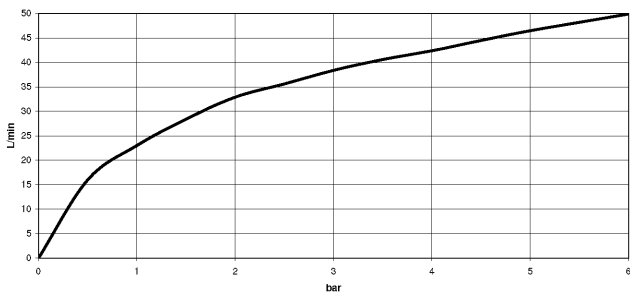

**Angle valve - Brushed Champagne (22kt Gold)**

IMO

22 901 782

- rosette 60 x 60 mm
- hose covering 200mm, for shortening
- 1/2" connection
- WRAS 2205004

Fits: IMO, MEM, CL.1

	Brushed Champagne (22kt Gold)	22 901 782-46
	Chrome	22 901 782-00
	Brushed Platinum	22 901 782-06
	Platinum	22 901 782-08
	Dark Chrome	22 901 782-19
	Brushed Durabronze (23kt Gold)	22 901 782-28
	Matte Black	22 901 782-33
	Champagne (22kt Gold)	22 901 782-47
	Brushed Chrome	22 901 782-93
	Brushed Dark Platinum	22 901 782-99

22 901 782

mm [inches]

**Flow rate chart**

**Codes & Standards**

Scottish Water  
Byelaws

UK Water Supply  
Regulations

Angle valve - Brushed Champagne (22kt Gold)

---