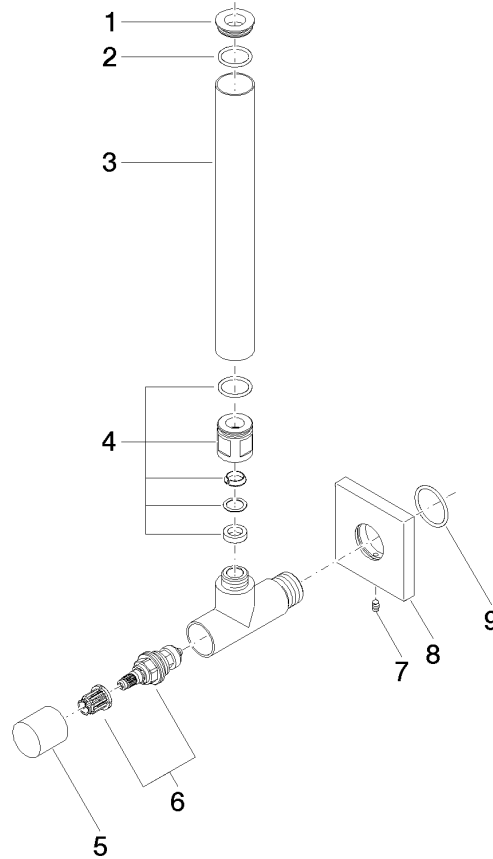

**Angle valve - Brushed Champagne (22kt Gold)**

IMO

22 901 782

- rosette 60 x 60 mm
- hose covering 200mm, for shortening
- 1/2" connection
- WRAS 2205004

Fits: IMO, MEM, CL.1

	Brushed Champagne (22kt Gold)	22 901 782-46
	Chrome	22 901 782-00
	Brushed Platinum	22 901 782-06
	Platinum	22 901 782-08
	Dark Chrome	22 901 782-19
	Brushed Durabronze (23kt Gold)	22 901 782-28
	Matte Black	22 901 782-33
	Champagne (22kt Gold)	22 901 782-47
	Brushed Chrome	22 901 782-93
	Brushed Dark Platinum	22 901 782-99

22 901 782

mm [inches]

**Flow rate chart**

**Codes & Standards**

Scottish Water  
Byelaws

UK Water Supply  
Regulations

Angle valve - Brushed Champagne (22kt Gold)

---

## Angle valve - Brushed Champagne (22kt Gold)

---

IMO

22 901 782