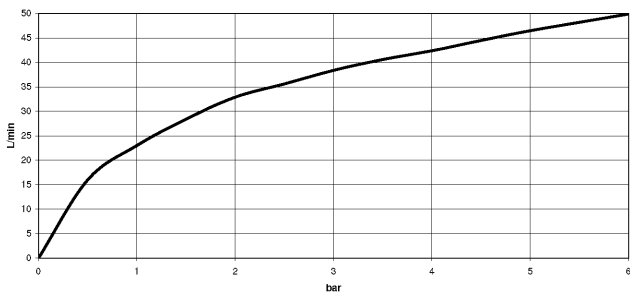

Angle valve - Champagne (22kt Gold)

IMO

22 901 782

- rosette 60 x 60 mm
- hose covering 200mm, for shortening
- 1/2" connection
- WRAS 2205004

Fits: IMO, MEM, CL.1

	Champagne (22kt Gold)	22 901 782-47
	Chrome	22 901 782-00
	Brushed Platinum	22 901 782-06
	Platinum	22 901 782-08
	Dark Chrome	22 901 782-19
	Brushed Durabross (23kt Gold)	22 901 782-28
	Matte Black	22 901 782-33
	Brushed Champagne (22kt Gold)	22 901 782-46
	Brushed Chrome	22 901 782-93
	Brushed Dark Platinum	22 901 782-99

22 901 782

mm [inches]

Flow rate chart

Codes & Standards

Scottish Water
Byelaws

UK Water Supply
Regulations

Angle valve - Champagne (22kt Gold)

IMO