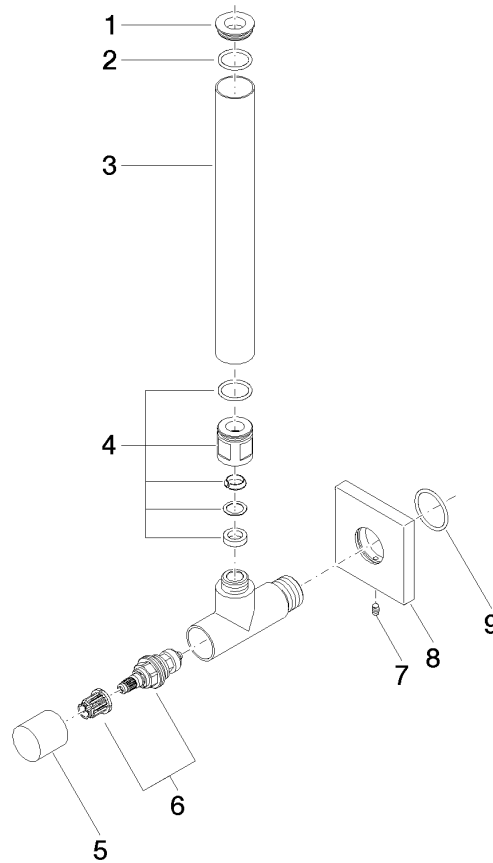

## Angle valve - Brushed Chrome

IMO

22 901 782

- rosette 60 x 60 mm
- hose covering 200mm, for shortening
- 1/2" connection
- WRAS 2205004

Fits: IMO, MEM, CL.1

	Brushed Chrome	22 901 782-93
	Chrome	22 901 782-00
	Brushed Platinum	22 901 782-06
	Platinum	22 901 782-08
	Dark Chrome	22 901 782-19
	Brushed Durabronze (23kt Gold)	22 901 782-28
	Matte Black	22 901 782-33
	Brushed Champagne (22kt Gold)	22 901 782-46
	Champagne (22kt Gold)	22 901 782-47
	Brushed Dark Platinum	22 901 782-99

22 901 782

mm [inches]

**Flow rate chart**

**Codes & Standards**

Scottish Water  
Byelaws

UK Water Supply  
Regulations

## Angle valve - Brushed Chrome

IMO

22 901 782

#### Product version from 5/27/2021

No.	Item Number	Name	Quantity used	Delivery time
	09 21 22 000-93	nipple	9	60