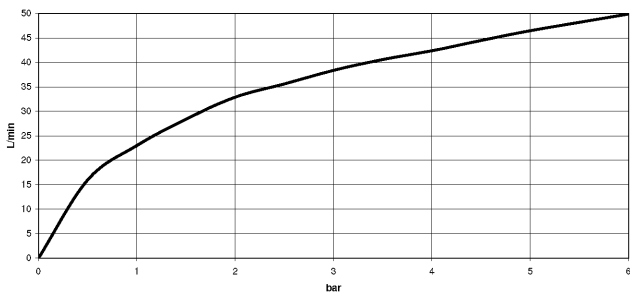

## Angle valve - Brushed Chrome

IMO

22 901 782

- rosette 60 x 60 mm
- hose covering 200mm, for shortening
- 1/2" connection
- WRAS 2205004

Fits: IMO, MEM, CL.1

	Brushed Chrome	22 901 782-93
	Chrome	22 901 782-00
	Brushed Platinum	22 901 782-06
	Platinum	22 901 782-08
	Dark Chrome	22 901 782-19
	Brushed Durabronze (23kt Gold)	22 901 782-28
	Matte Black	22 901 782-33
	Brushed Champagne (22kt Gold)	22 901 782-46
	Champagne (22kt Gold)	22 901 782-47
	Brushed Dark Platinum	22 901 782-99

22 901 782

mm [inches]

**Flow rate chart**

**Codes & Standards**

Scottish Water  
Byelaws

UK Water Supply  
Regulations