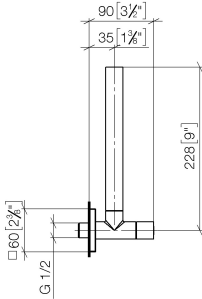

## Angle valve - Brushed Chrome

IMO

22 901 782

- rosette 60 x 60 mm
- hose covering 200mm, for shortening
- 1/2" connection
- WRAS 2205004

Fits: IMO, MEM, CL.1

	Brushed Chrome	22 901 782-93
	Chrome	22 901 782-00
	Brushed Platinum	22 901 782-06
	Platinum	22 901 782-08
	Dark Chrome	22 901 782-19
	Brushed Durabronze (23kt Gold)	22 901 782-28
	Matte Black	22 901 782-33
	Brushed Champagne (22kt Gold)	22 901 782-46
	Champagne (22kt Gold)	22 901 782-47
	Brushed Dark Platinum	22 901 782-99

22 901 782

mm [inches]

**Flow rate chart**

**Codes & Standards**

Scottish Water  
Byelaws

UK Water Supply  
Regulations

#### Product version from 5/27/2021

No.	Item Number	Name	Quantity used	Delivery time
	09 21 22 000-93	nipple	9	60