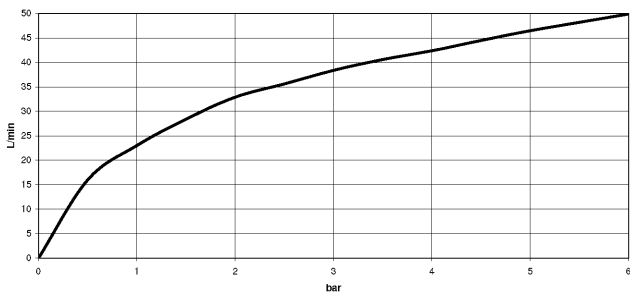

**Angle valve - Brushed Dark Platinum**

IMO

22 901 782

- rosette 60 x 60 mm
- hose covering 200mm, for shortening
- 1/2" connection
- WRAS 2205004

Fits: IMO, MEM, CL.1

	Brushed Dark Platinum	22 901 782-99
	Chrome	22 901 782-00
	Brushed Platinum	22 901 782-06
	Platinum	22 901 782-08
	Dark Chrome	22 901 782-19
	Brushed Durabross (23kt Gold)	22 901 782-28
	Matte Black	22 901 782-33
	Brushed Champagne (22kt Gold)	22 901 782-46
	Champagne (22kt Gold)	22 901 782-47
	Brushed Chrome	22 901 782-93

22 901 782

mm [inches]

**Flow rate chart**

**Codes & Standards**

Scottish Water  
Byelaws

UK Water Supply  
Regulations