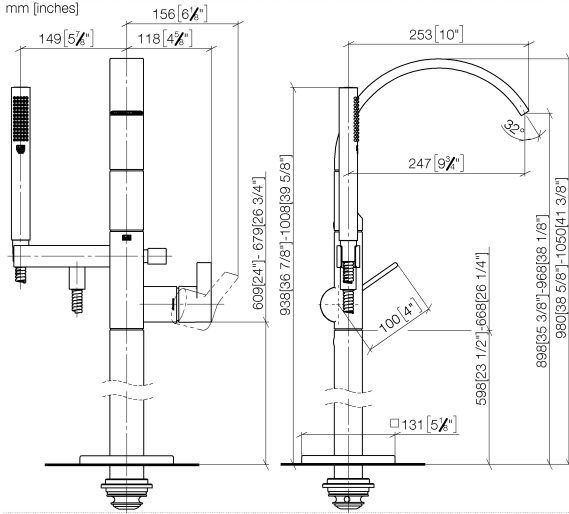

CYO Single-lever bath mixer with stand pipe for free-standing assembly with hand shower set - Brushed Platinum

CYO

25 863 811

- 253mm projection
- rectangular, air-enriched flow
- max. spout flow rate 26.5 l/min
- Hand shower: COMPACT RAIN, max. flow rate 6.8 l/min (at 3 bar)
- bar-type hand shower with anti-scale system
- wall bracket
- automatic bath/shower diverter
- total height 980 - 1050 mm
- stand pipe height 598 - 668 mm
- height up to aerator 903 – 973 mm
- push-on rosette 131 x 131 mm
- metal shower hose 1250mm with integrated anti-twist protection
- WRAS 2201043

	Brushed Platinum	25 863 811-06
	Chrome	25 863 811-00
	Dark Chrome	25 863 811-19
	Brushed Durabross (23kt Gold)	25 863 811-28
	Brushed Dark Platinum	25 863 811-99

CYO Single-lever bath mixer with stand pipe for free-standing assembly with hand shower set - Brushed Platinum

CYO

25 863 811

mm [inches]

Flow rate chart

Codes & Standards

ASME A112.18.1

cUPC

DIN 4109

EN 1717

ISO 3822

Scottish Water
Byelaws

UK Water Supply
Regulations

Ü-Zeichen

CYO Single-lever bath mixer with stand pipe for free-standing assembly with hand shower set - Brushed Platinum

CYO

25 863 811