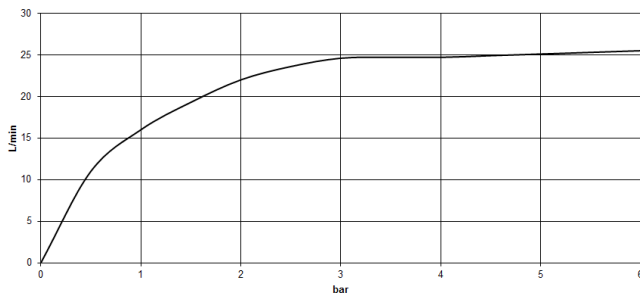

CYO Single-lever bath mixer with stand pipe for free-standing assembly with hand shower set - Brushed Dark Platinum

CYO

25 863 811

- 253mm projection
- rectangular, air-enriched flow
- max. spout flow rate 26.5 l/min
- Hand shower: COMPACT RAIN, max. flow rate 6.8 l/min (at 3 bar)
- bar-type hand shower with anti-scale system
- wall bracket
- automatic bath/shower diverter
- total height 980 - 1050 mm
- stand pipe height 598 - 668 mm
- height up to aerator 903 – 973 mm
- push-on rosette 131 x 131 mm
- metal shower hose 1250mm with integrated anti-twist protection
- WRAS 2201043

CYO

25 863 811

mm [inches]

Flow rate chart

Codes & Standards

ASME A112.18.1

cUPC

DIN 4109