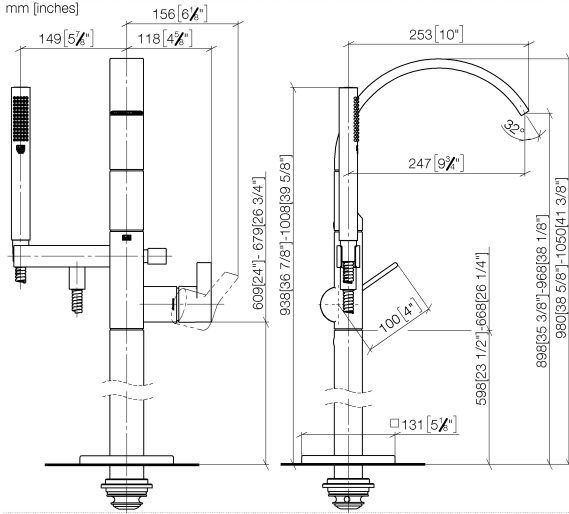

CYO Single-lever bath mixer with stand pipe for free-standing assembly with hand shower set - Brushed Dark Platinum

CYO

25 863 811

- 253mm projection
- rectangular, air-enriched flow
- max. spout flow rate 26.5 l/min
- Hand shower: COMPACT RAIN, max. flow rate 6.8 l/min (at 3 bar)
- bar-type hand shower with anti-scale system
- wall bracket
- automatic bath/shower diverter
- total height 980 - 1050 mm
- stand pipe height 598 - 668 mm
- height up to aerator 903 – 973 mm
- push-on rosette 131 x 131 mm
- metal shower hose 1250mm with integrated anti-twist protection
- WRAS 2201043

	Brushed Dark Platinum	25 863 811-99
	Chrome	25 863 811-00
	Brushed Platinum	25 863 811-06
	Dark Chrome	25 863 811-19
	Brushed Durabronze (23kt Gold)	25 863 811-28

CYO Single-lever bath mixer with stand pipe for free-standing assembly with hand shower set - Brushed Dark Platinum

CYO

25 863 811

mm [inches]

Flow rate chart

Codes & Standards

ASME A112.18.1

cUPC

DIN 4109

EN 1717

ISO 3822

Scottish Water
Byelaws

UK Water Supply
Regulations

Ü-Zeichen

CYO Single-lever bath mixer with stand pipe for free-standing assembly with hand shower set - Brushed Dark Platinum

CYO

25 863 811