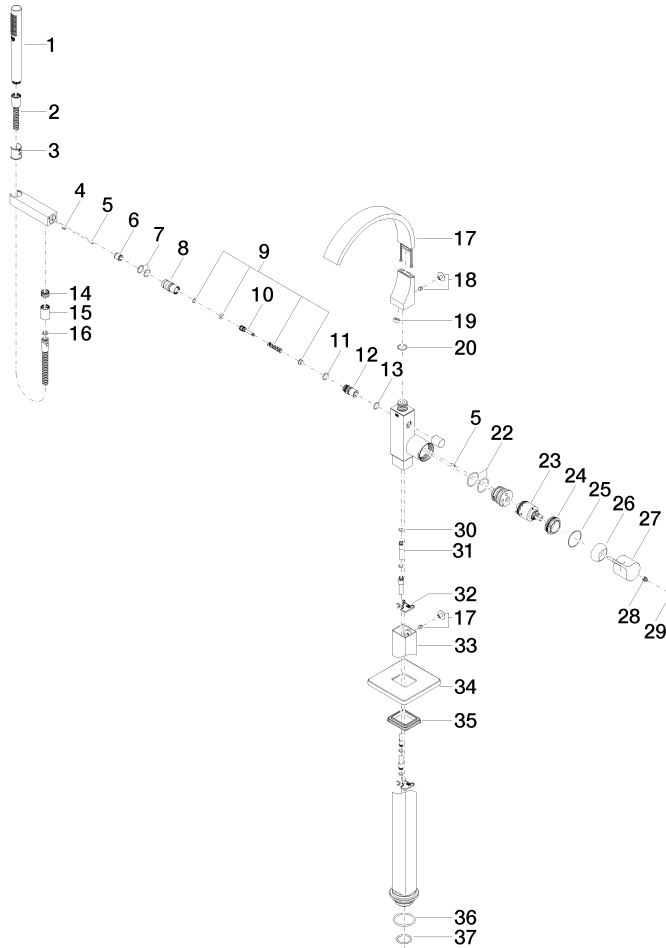

CYO Single-lever bath mixer with stand pipe for free-standing assembly with hand shower set - Brushed Dark Platinum

CYO

25 863 811

- 253mm projection
- rectangular, air-enriched flow
- max. spout flow rate 26.5 l/min
- Hand shower: COMPACT RAIN, max. flow rate 6.8 l/min (at 3 bar)
- bar-type hand shower with anti-scale system
- wall bracket
- automatic bath/shower diverter
- total height 980 - 1050 mm
- stand pipe height 598 - 668 mm
- height up to aerator 903 – 973 mm
- push-on rosette 131 x 131 mm
- metal shower hose 1250mm with integrated anti-twist protection
- WRAS 2201043

CYO

25 863 811

mm [inches]

Flow rate chart

Codes & Standards

ASME A112.18.1

cUPC

DIN 4109

EN 1717

ISO 3822

Scottish Water
Byelaws

UK Water Supply
Regulations

Ü-Zeichen

CYO Single-lever bath mixer with stand pipe for free-standing assembly with hand shower set - Brushed Dark Platinum

CYO

25 863 811

Certificates

WRAS_2201

Belgaqua_21-376-2 LGA_38

IAPMO_4976

CYO Single-lever bath mixer with stand pipe for free-standing assembly with hand shower set - Brushed Dark Platinum

CYO

25 863 811

Parts for other finishes can be found here: [Chrome](#)