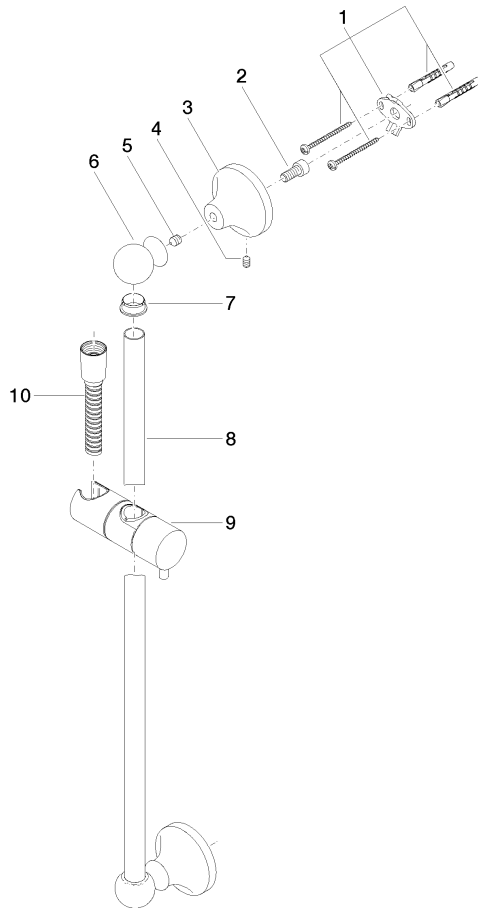

26 413 360

- slide bar
- Pipe diameter 18 mm
- rosette Ø 60 mm
- gauge 850 mm
- metal shower hose 1750mm with integrated anti-twist protection
- shower hose connector 1/2"
- WRAS 2009048

This article does not include a hand shower!

- Concealed wall elbow -** 35 085 970 90
- max. recess depth 163 mm
 - min. recess depth 90 mm

Recommended miscellaneous

- MADISON Wall elbow - Brushed Platinum** 28 450 410-06

Required miscellaneous

- MADISON Hand shower FlowReduce - Brushed Platinum** 28 002 978-06 0010
- spray head Ø 95mm
 - Hand shower see page {PAGE}
 - Three settings: COMPACT RAIN, COMPACT SOFT FLOW, COMPACT AQUAPRESSURE FLOW, max. flow rate l/min (at 3 bar)

Required miscellaneous

- MADISON Hand shower - Brushed Platinum** 28 002 978-06
- spray head Ø 95mm
 - Hand shower see page {PAGE}
 - Three settings: COMPACT RAIN, COMPACT SOFT FLOW, COMPACT AQUAPRESSURE FLOW, max. flow rate l/min (at 3 bar)

26 413 360

MADISON Shower set without hand shower - Brushed Platinum

MADISON

26 413 360

Spare parts list

No.	Item Number	Name	Quantity used	Delivery time
	90 17 20 708 00 90	fixing set	17	2