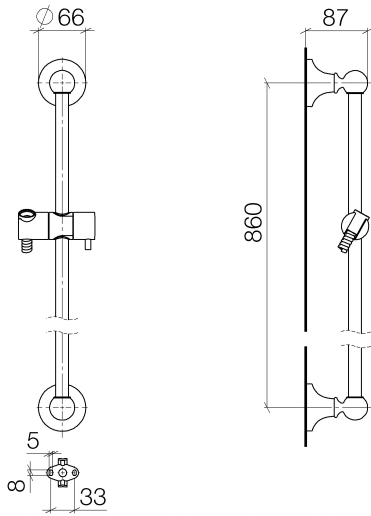

MADISON Shower set without hand shower - Brushed Platinum

MADISON

26 413 360

Codes & Standards

ASME A112.18.1

cUPC

Scottish Water
Byelaws

UK Water Supply
Regulations

Certificates

IAPMO_4976

WRAS_2009