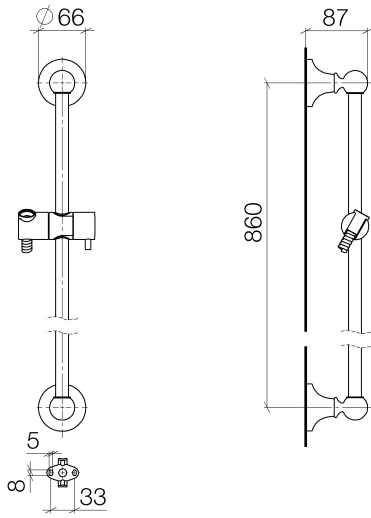

26 413 360

- slide bar
- Pipe diameter 18 mm
- rosette Ø 60 mm
- gauge 850 mm
- metal shower hose 1750mm with integrated anti-twist protection
- shower hose connector 1/2"
- WRAS 2009048

This article does not include a hand shower!

Concealed wall elbow - 35 085 970 90
 •max. recess depth 163 mm
 •min. recess depth 90 mm

Recommended miscellaneous

MADISON Wall elbow - Brushed Dark Platinum 28 450 410-99

Required miscellaneous

MADISON Hand shower FlowReduce - Brushed Dark Platinum 28 002 978-99 0010
 •spray head Ø 95mm
 •Hand shower see page {PAGE}
 •Three settings: COMPACT RAIN, COMPACT SOFT FLOW, COMPACT AQUAPRESSURE FLOW, max. flow rate l/min (at 3 bar)

Required miscellaneous

MADISON Hand shower - Brushed Dark Platinum 28 002 978-99
 •spray head Ø 95mm
 •Hand shower see page {PAGE}
 •Three settings: COMPACT RAIN, COMPACT SOFT FLOW, COMPACT AQUAPRESSURE FLOW, max. flow rate l/min (at 3 bar)

Required miscellaneous

MADISON Metal hand shower with porcelain insert (white) FlowReduce - Brushed Dark Platinum 28 002 970-99 0010

26 413 360

Codes & Standards

ASME A112.18.1

cUPC

Scottish Water
Byelaws

UK Water Supply
Regulations