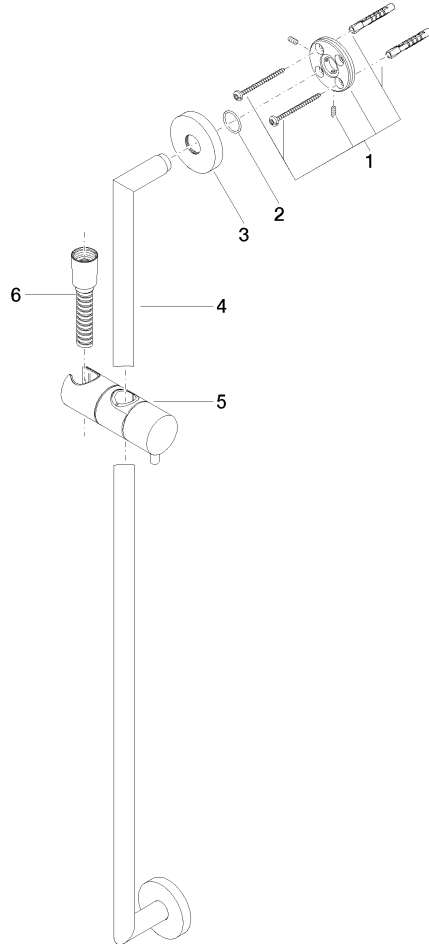

26 413 625

Fits: TARA, META

- slide bar
- Pipe diameter 18 mm
- rosette Ø 55 mm
- gauge 800 mm
- metal shower hose 1750mm with integrated anti-twist protection
- shower hose connector 3/8"
- WRAS 2009048

26 413 625

mm [inches]

**Codes & Standards**

ASME A112.18.1

cUPC

Scottish Water  
Byelaws

UK Water Supply  
Regulations

XP P 41-280

## Shower set without hand shower - Chrome

TARA

26 413 625

### Spare parts list