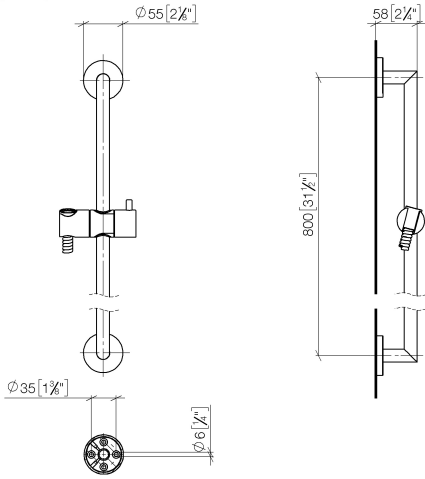

26 413 625

Fits: TARA, META

- slide bar
- Pipe diameter 18 mm
- rosette Ø 55 mm
- gauge 800 mm
- metal shower hose 1750mm with integrated anti-twist protection
- shower hose connector 3/8"
- WRAS 2009048

26 413 625

mm [inches]

**Codes & Standards**

ASME A112.18.1

cUPC

Scottish Water  
Byelaws

UK Water Supply  
Regulations

XP P 41-280