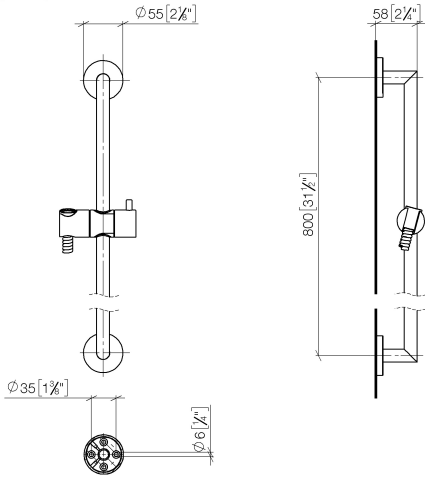

26 413 625

Fits: TARA, META

- slide bar
- Pipe diameter 18 mm
- rosette Ø 55 mm
- gauge 800 mm
- metal shower hose 1750mm with integrated anti-twist protection
- shower hose connector 3/8"
- WRAS 2009048

### Required miscellaneous

	<b>SERIES-VARIOUS Hand shower - Platinum</b>	28 025 979-08 0010
---	--	--------------------

26 413 625

mm [inches]

Codes & Standards

ASME A112.18.1

cUPC

Scottish Water  
Byelaws