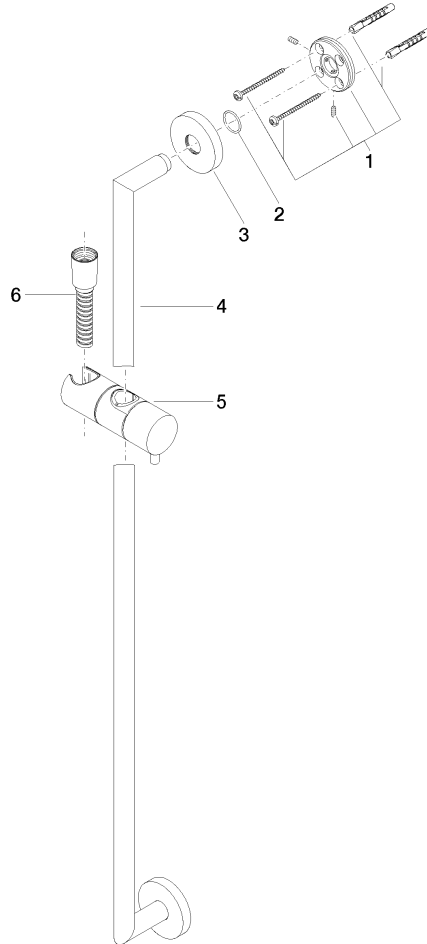

26 413 625

Product version from 10/1/2023

Parts for other
finishes can be found
here: [Chrome](#)