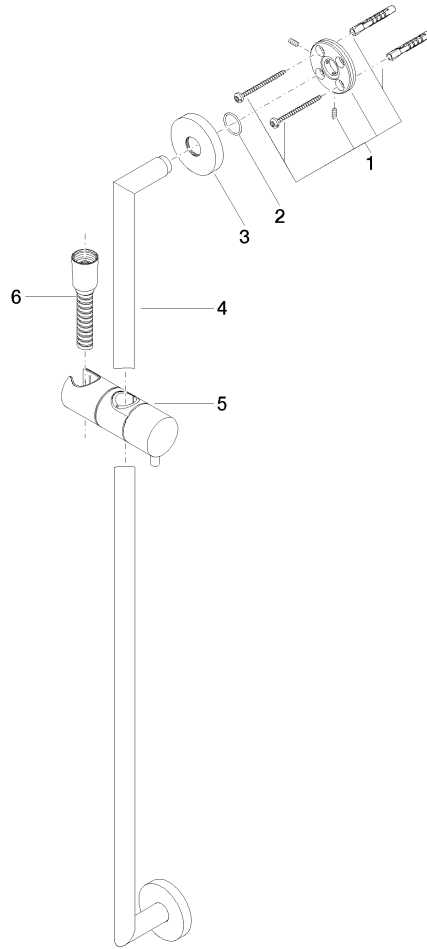

EDITION PRO Shower set - Chrome

26 413 626

- slide bar
- Pipe diameter 18 mm
- gauge 800 mm
- metal shower hose 1750mm with integrated anti-twist protection
- shower hose connector 3/8"
- WRAS

This article does not include a hand shower!

	Chrome	26 413 626-00
	Matte Black	26 413 626-33
	Brushed Chrome	26 413 626-93

EDITION PRO Shower set - Chrome

26 413 626

mm [inches]

Codes & Standards

Scottish Water
Byelaws

UK Water Supply
Regulations

Certificates

WRAS_2009

EDITION PRO Shower set - Chrome

26 413 626

Spare parts list

No.	Item Number	Name	Quantity used	Delivery time
1	05 17 62 500 00 90	fixing set	2	2
2	90 14 10 032 00 90	seal	2	2
3	08 27 62 500-00	rosette	2	10
4	05 28 22 590 01-00	bar	1	10
5	12 580 970-00	Slide unit - Chrome	1	10
6	28 322 970-00	Metal shower hose 1/2" x 3/8" x 1750 mm - Chrome	1	2