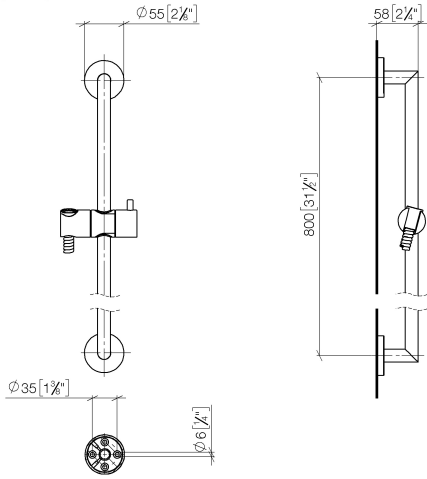

EDITION PRO Shower set - Chrome

26 413 626

- slide bar
- Pipe diameter 18 mm
- gauge 800 mm
- metal shower hose 1750mm with integrated anti-twist protection
- shower hose connector 3/8"
- WRAS

This article does not include a hand shower!

	Chrome	26 413 626-00
	Matte Black	26 413 626-33
	Brushed Chrome	26 413 626-93

EDITION PRO Shower set - Chrome

26 413 626

mm [inches]

Codes & Standards

Scottish Water
Byelaws

UK Water Supply
Regulations

Certificates

WRAS_2009

EDITION PRO Shower set - Chrome

26 413 626

Spare parts list

No.	Item Number	Name	Quantity used	Delivery time
1	05 17 62 500 00 90	fixing set	2	2
2	90 14 10 032 00 90	seal	2	2
3	08 27 62 500-00	rosette	2	10
4	05 28 22 590 01-00	bar	1	10
5	12 580 970-00	Slide unit - Chrome	1	10
6	28 322 970-00	Metal shower hose 1/2" x 3/8" x 1750 mm - Chrome	1	2