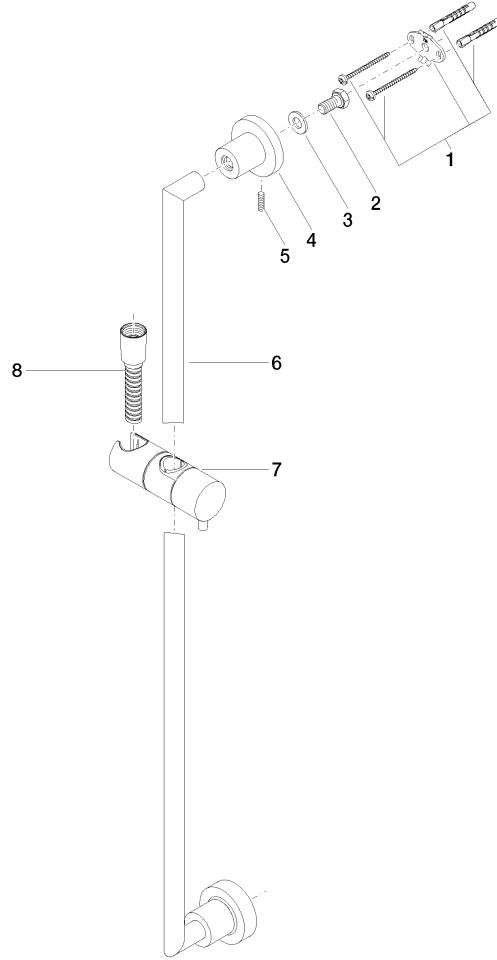

26 413 892

- slide bar
- Pipe diameter 18 mm
- rosettes Ø 55 mm
- gauge 800 mm
- metal shower hose 1750mm with integrated anti-twist protection
- shower hose connector 3/8"
- WRAS 2009048

This article does not include a hand shower!

TARA Shower set without hand shower - Brushed Platinum

TARA

26 413 892

**Spare parts list**

**Product version from 4/1/2024**

No.	Item Number	Name	Quantity used	Delivery time
	05 17 20 739 00 90	fixing set	13	2