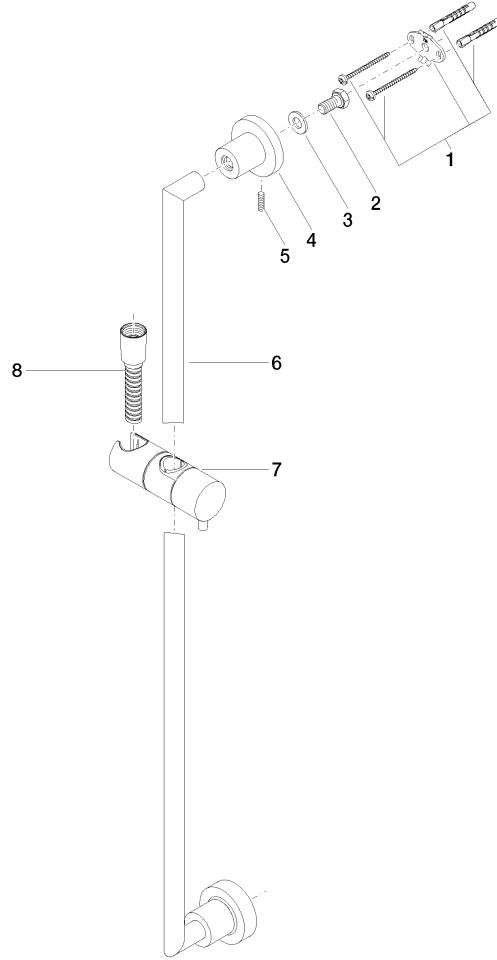

26 413 892

- slide bar
- Pipe diameter 18 mm
- rosettes Ø 55 mm
- gauge 800 mm
- metal shower hose 1750mm with integrated anti-twist protection
- shower hose connector 3/8"
- WRAS 2009048

This article does not include a hand shower!

# TARA Shower set without hand shower - Platinum

TARA

26 413 892

## Spare parts list

### Product version from 4/1/2024

No.	Item Number	Name	Quantity used	Delivery time
	05 17 20 739 00 90	fixing set	13	2