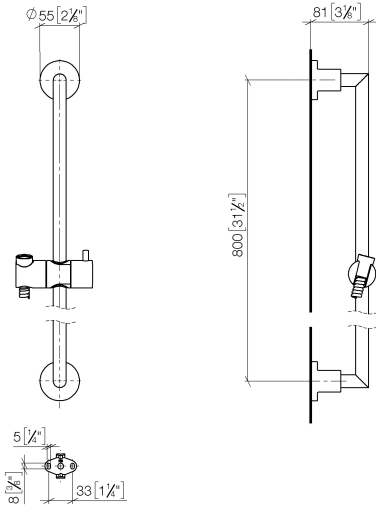

26 413 892

- slide bar
- Pipe diameter 18 mm
- rosettes Ø 55 mm
- gauge 800 mm
- metal shower hose 1750mm with integrated anti-twist protection
- shower hose connector 3/8"
- WRAS 2009048

This article does not include a hand shower!

26 413 892-39

	Chrome	26 413 892-00
	Brushed Platinum	26 413 892-06
	Platinum	26 413 892-08
	Dark Chrome	26 413 892-19
	Brushed Durabronze (23kt Gold)	26 413 892-28
	Matte Black	26 413 892-33
	Brushed Bronze	26 413 892-42
		26 413 892-43
	Brushed Champagne (22kt Gold)	26 413 892-46
	Champagne (22kt Gold)	26 413 892-47
	Brushed Chrome	26 413 892-93
	Brushed Dark Platinum	26 413 892-99

26 413 892

mm [inches]

26 413 892

Parts for other
finishes can be found
here: [Chrome](#)

Spare parts list