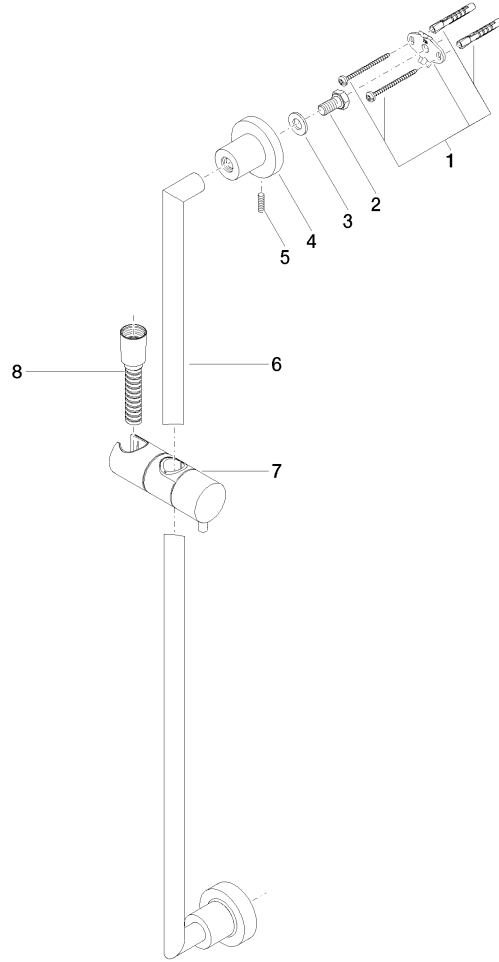

26 413 892

- slide bar
- Pipe diameter 18 mm
- rosettes Ø 55 mm
- gauge 800 mm
- metal shower hose 1750mm with integrated anti-twist protection
- shower hose connector 3/8"
- WRAS 2009048

This article does not include a hand shower!

26 413 892-39

	Chrome	26 413 892-00
	Brushed Platinum	26 413 892-06
	Platinum	26 413 892-08
	Dark Chrome	26 413 892-19
	Brushed Durabronze (23kt Gold)	26 413 892-28
	Matte Black	26 413 892-33
	Brushed Bronze	26 413 892-42
		26 413 892-43
	Brushed Champagne (22kt Gold)	26 413 892-46
	Champagne (22kt Gold)	26 413 892-47
	Brushed Chrome	26 413 892-93
	Brushed Dark Platinum	26 413 892-99

26 413 892

mm [inches]

26 413 892

Parts for other
finishes can be found
here: [Chrome](#)

Spare parts list