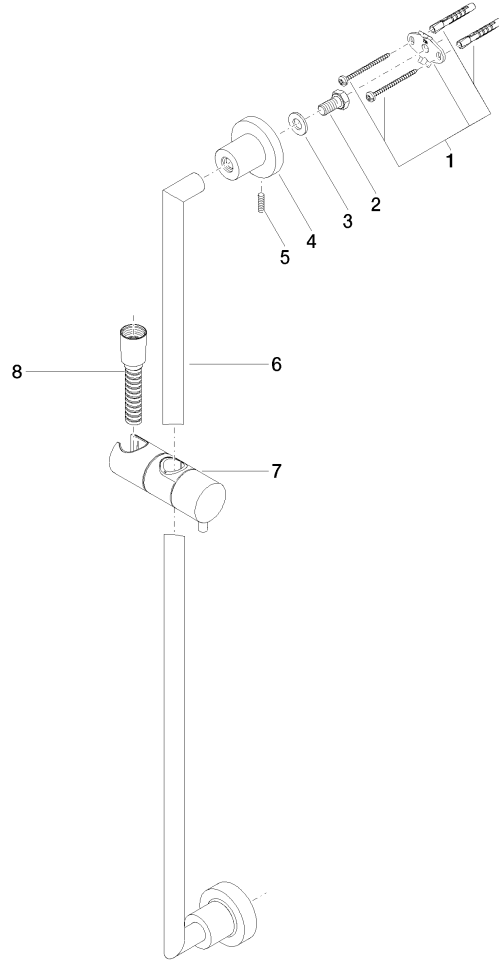

26 413 892

- slide bar
- Pipe diameter 18 mm
- rosettes Ø 55 mm
- gauge 800 mm
- metal shower hose 1750mm with integrated anti-twist protection
- shower hose connector 3/8"
- WRAS 2009048

This article does not include a hand shower!

 Brushed Bronze 26 413 892-42

 Brushed Champagne (22kt Gold) 26 413 892-46

 Champagne (22kt Gold) 26 413 892-47

 Brushed Chrome 26 413 892-93

 Brushed Dark Platinum 26 413 892-99

26 413 892

mm [inches]

26 413 892

## Spare parts list