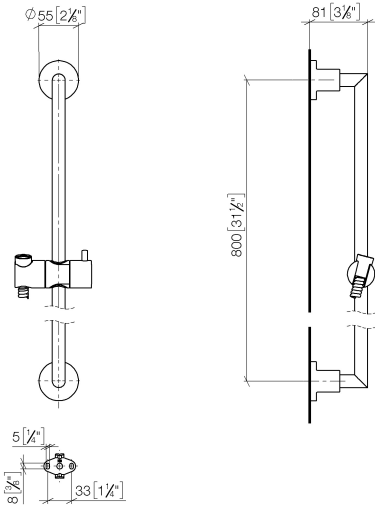

26 413 892

- slide bar
- Pipe diameter 18 mm
- rosettes Ø 55 mm
- gauge 800 mm
- metal shower hose 1750mm with integrated anti-twist protection
- shower hose connector 3/8"
- WRAS 2009048

This article does not include a hand shower!

 Brushed Bronze 26 413 892-42

 Brushed Champagne (22kt Gold) 26 413 892-46

 Champagne (22kt Gold) 26 413 892-47

 Brushed Chrome 26 413 892-93

 Brushed Dark Platinum 26 413 892-99

26 413 892

mm [inches]

26 413 892

## Spare parts list