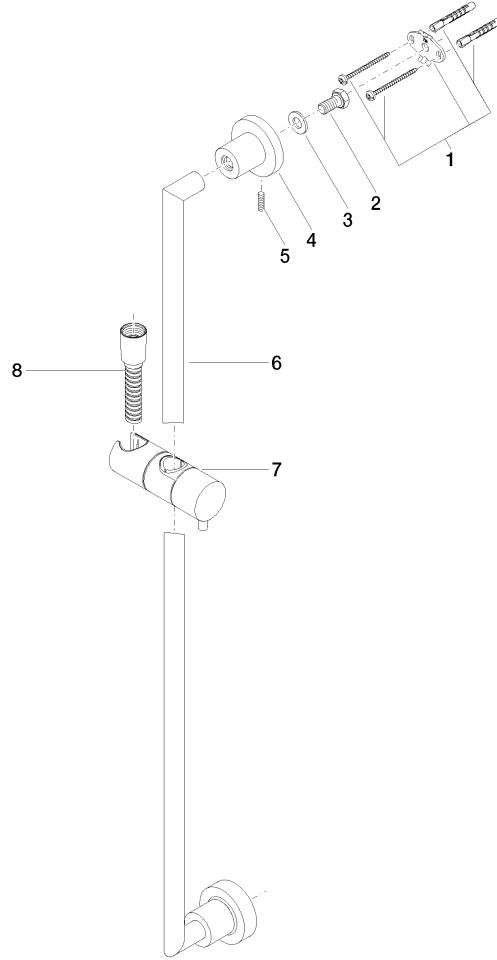

26 413 892

- slide bar
- Pipe diameter 18 mm
- rosettes Ø 55 mm
- gauge 800 mm
- metal shower hose 1750mm with integrated anti-twist protection
- shower hose connector 3/8"
- WRAS 2009048

This article does not include a hand shower!

XP P 41-280

Certificates

IAPMO_4976

WRAS_2009

ACS_20 ACC LY

26 413 892

Product version from 4/1/2024

TARA Shower set without hand shower - Brushed Dark Platinum

TARA

26 413 892

Spare parts list

Product version from 4/1/2024

No.	Item Number	Name	Quantity used	Delivery time
	05 17 20 739 00 90	fixing set	13	2