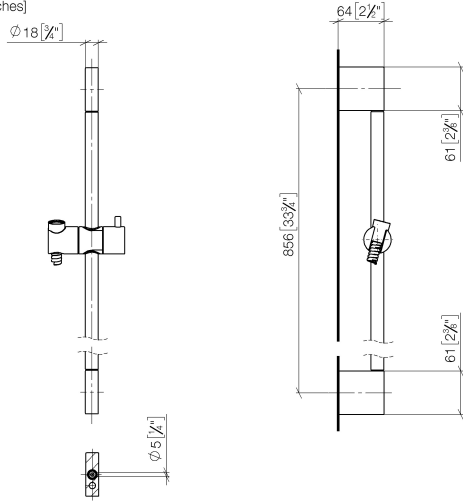

**Shower set without hand shower - Platinum**

IMO

26 413 979

Fits: IMO, LULU, MEM, TARA, CL.1, LISSÉ,  
VAIA, META, CYO

- slide bar
- Pipe diameter 18 mm
- gauge 853 mm
- metal shower hose 1750mm with integrated anti-twist protection
- shower hose connector 3/8"
- WRAS 2009048

26 413 979

mm [inches]

Codes & Standards

ASME A112.18.1

cUPC

Scottish Water  
Byelaws

UK Water Supply  
Regulations

XP P 41-280