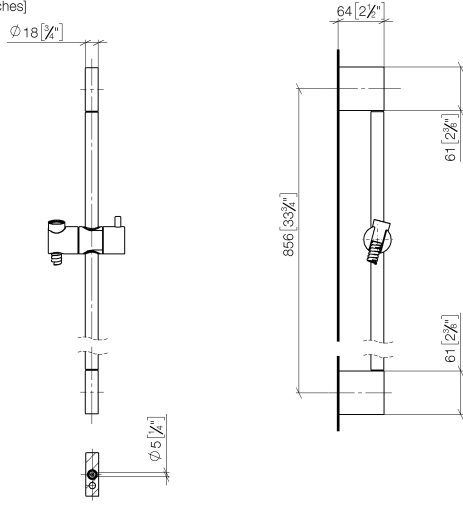

**Shower set without hand shower - Dark Chrome**

IMO

26 413 979

Fits: IMO, LULU, MEM, TARA, CL.1, LISSÉ,  
VAIA, META, CYO

- slide bar
- Pipe diameter 18 mm
- gauge 853 mm
- metal shower hose 1750mm with integrated anti-twist protection
- shower hose connector 3/8"
- WRAS 2009048

**Recommended miscellaneous**

**Wall elbow - Dark Chrome**

28 450 980-19

**Recommended miscellaneous**

**LISSÉ Wall elbow - Dark Chrome**

28 450 845-19

26 413 979

mm [inches]