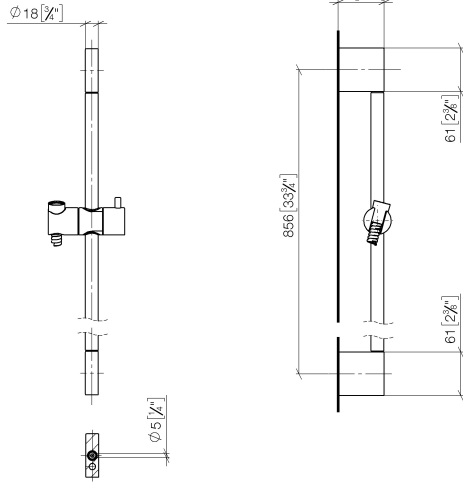

Shower set without hand shower - Light Gold

IMO

26 413 979

Fits: IMO, LULU, MEM, TARA, CL.1, LISSÉ,
VAIA, META, CYO

- slide bar
- Pipe diameter 18 mm
- gauge 853 mm
- metal shower hose 1750mm with integrated anti-twist protection
- shower hose connector 3/8"
- WRAS 2009048

Required miscellaneous

	Concealed wall elbow - •min. recess depth 90 mm •max. recess depth 163 mm	35 085 970 90
--	----------------------------------------------------------------------------------------	---------------

Required miscellaneous

	SERIES-VARIOUS Hand shower - Light Gold	28 029 979-26 0010
--	------------------------------------------------	--------------------

26 413 979

mm [inches]

Product version from 10/1/2023