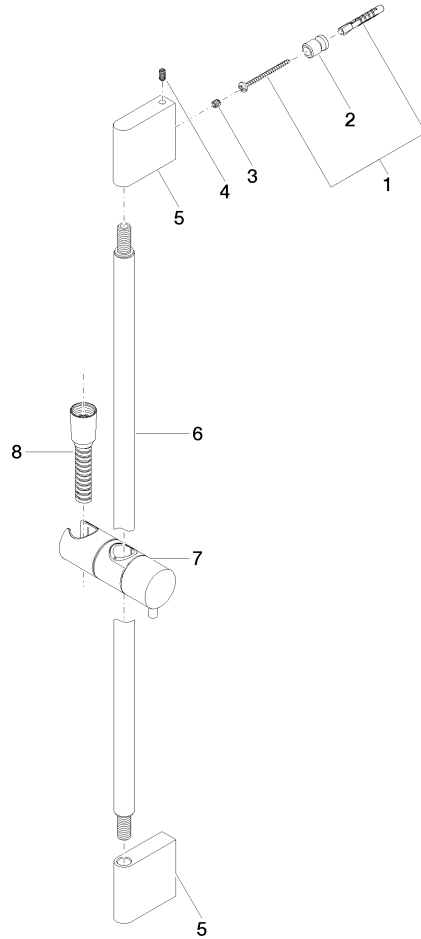

Shower set without hand shower - Light Gold

IMO

26 413 979

Fits: IMO, LULU, MEM, TARA, CL.1, LISSÉ,
VAIA, META, CYO

- slide bar
- Pipe diameter 18 mm
- gauge 853 mm
- metal shower hose 1750mm with integrated anti-twist protection
- shower hose connector 3/8"
- WRAS 2009048

Required miscellaneous

	Concealed wall elbow - •min. recess depth 90 mm •max. recess depth 163 mm	35 085 970 90
--	----------------------------------------------------------------------------------------	---------------

Required miscellaneous

	SERIES-VARIOUS Hand shower - Light Gold	28 029 979-26 0010
--	------------------------------------------------	--------------------

26 413 979

mm [inches]

Product version from 10/1/2023

Shower set without hand shower - Light Gold

IMO

26 413 979

Spare parts list

Product version from 10/1/2023

No.	Item Number	Name	Quantity used	Delivery time
	05 17 20 726 02 90	fixing set	13	2