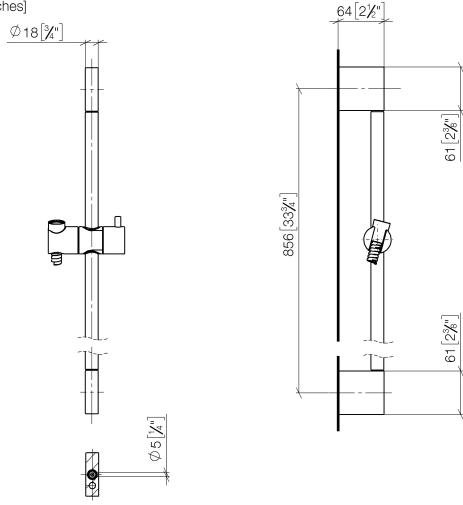

**Shower set without hand shower - Brushed Light Gold**

IMO

26 413 979

Fits: IMO, LULU, MEM, TARA, CL.1, LISSÉ,  
VAIA, META, CYO

- slide bar
- Pipe diameter 18 mm
- gauge 853 mm
- metal shower hose 1750mm with integrated anti-twist protection
- shower hose connector 3/8"
- WRAS 2009048

**Required miscellaneous**

	<b>Concealed wall elbow -</b> •min. recess depth 90 mm •max. recess depth 163 mm	35 085 970 90
---	--	---------------

**Required miscellaneous**

	<b>Slide unit - Brushed Light Gold</b>	12 580 970-27
---	--	---------------

**Required miscellaneous**

	<b>Hand shower FlowReduce - Brushed Light Gold</b>	28 018 979-27 0010
---	--	-----------------------

26 413 979

mm [inches]

26 413 979

Product version from 10/1/2023