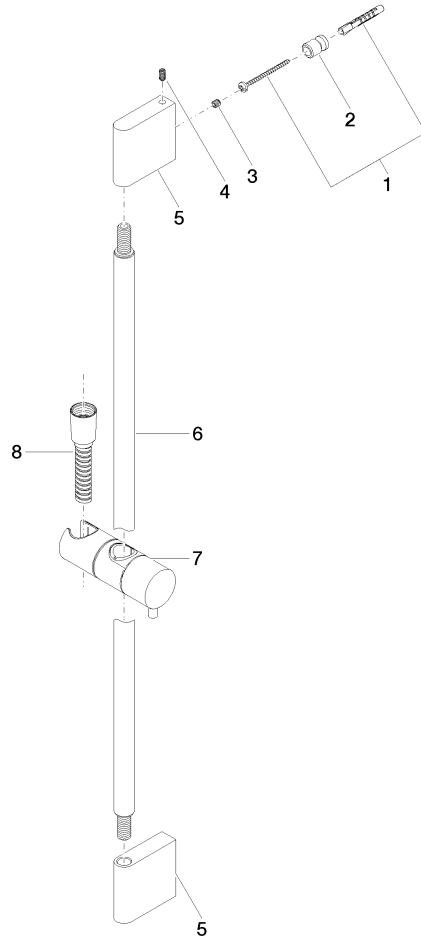

**Shower set without hand shower - Brushed Light Gold**

IMO

26 413 979

Fits: IMO, LULU, MEM, TARA, CL.1, LISSÉ,  
VAIA, META, CYO

- slide bar
- Pipe diameter 18 mm
- gauge 853 mm
- metal shower hose 1750mm with integrated anti-twist protection
- shower hose connector 3/8"
- WRAS 2009048

**Required miscellaneous**

	<b>Concealed wall elbow -</b> •min. recess depth 90 mm •max. recess depth 163 mm	35 085 970 90
---	--	---------------

**Required miscellaneous**

	<b>Slide unit - Brushed Light Gold</b>	12 580 970-27
---	--	---------------

**Required miscellaneous**

	<b>Hand shower FlowReduce - Brushed Light Gold</b>	28 018 979-27 0010
---	--	-----------------------

26 413 979

mm [inches]

26 413 979

Product version from 10/1/2023

#### Product version from 10/1/2023

No.	Item Number	Name	Quantity used	Delivery time
	05 17 20 726 02 90	fixing set	13	2