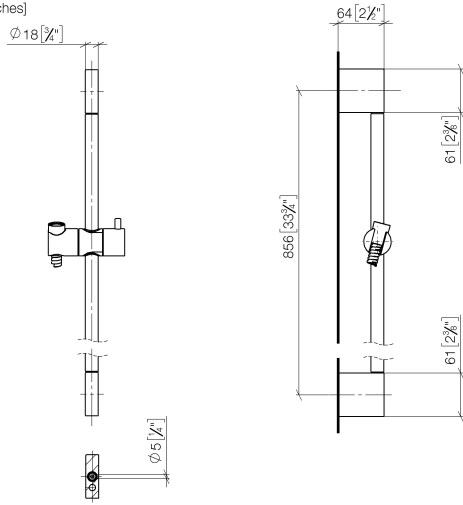

Shower set without hand shower - Brushed Durabronz (23kt Gold)

IMO

26 413 979

- slide bar
- Pipe diameter 18 mm
- gauge 853 mm
- metal shower hose 1750mm with integrated anti-twist protection
- shower hose connector 3/8"
- WRAS 2009048

Shower set without hand shower - Brushed Durabron (23kt Gold)

IMO

26 413 979

Recommended miscellaneous

	Concealed wall elbow - •max. recess depth 163 mm •min. recess depth 90 mm	35 085 970 90
---	--	---------------

Required miscellaneous

	SERIES-VARIOUS Hand shower - Brushed Durabron (23kt Gold)	28 025 979-28 0010
---	--	-----------------------

26 413 979

mm [inches]

Codes & Standards

Scottish Water
Byelaws

UK Water Supply
Regulations