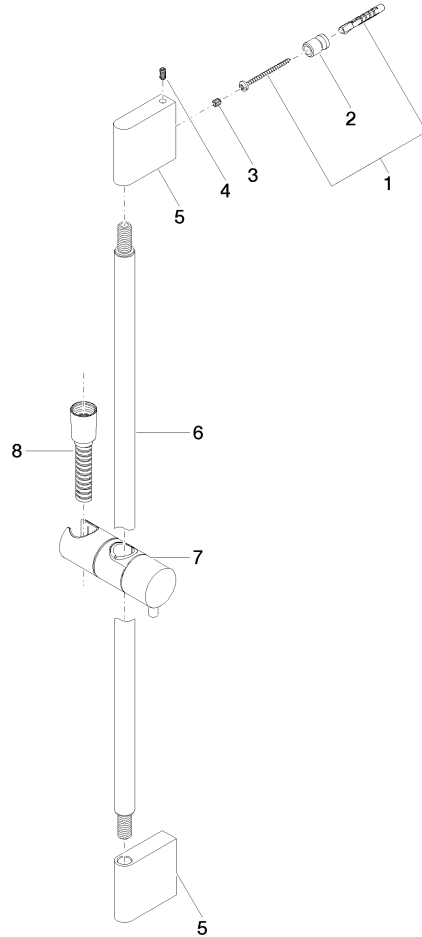

## Shower set without hand shower - Brushed Bronze

IMO

26 413 979 Product version from 10/1/2023

- slide bar
- Pipe diameter 18 mm
- gauge 853 mm
- metal shower hose 1750mm with integrated anti-twist protection
- shower hose connector 3/8"
- WRAS

### Required miscellaneous

	<b>Hand shower FlowReduce - Brushed Bronze</b>	28 018 979-42 0010
--	--	-----------------------

# Shower set without hand shower - Brushed Bronze

IMO

26 413 979 Product version from 10/1/2023

Spare parts list

No.	Item Number	Name	Quantity used	Delivery time
1	05 17 20 726 02 90	fixing set	2	2
2	08 17 20 726 90	holder	2	2
3	09 31 11 049 90	pin	2	2
4	04 31 11 113 00 90	pin	2	2
5	08 17 97 054-42	holder	2	60
6	90 28 22 597 00-42	holder	1	30
7	12 580 970-42	Slide unit - Brushed Bronze	1	30
8	28 322 970-42	Metal shower hose 1/2" x 3/8" x 1750 mm - Brushed Bronze	1	30