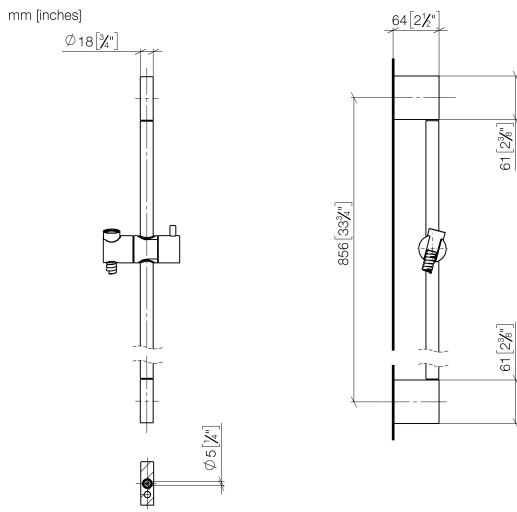

## Shower set without hand shower - Brushed Bronze

IMO

26 413 979 Product version from 10/1/2023

- slide bar
- Pipe diameter 18 mm
- gauge 853 mm
- metal shower hose 1750mm with integrated anti-twist protection
- shower hose connector 3/8"
- WRAS

# Shower set without hand shower - Brushed Bronze

IMO

26 413 979 Product version from 10/1/2023

Spare parts list

No.	Item Number	Name	Quantity used	Delivery time
1	05 17 20 726 02 90	fixing set	2	2
2	08 17 20 726 90	holder	2	2
3	09 31 11 049 90	pin	2	2
4	04 31 11 113 00 90	pin	2	2
5	08 17 97 054-42	holder	2	60
6	90 28 22 597 00-42	holder	1	30
7	12 580 970-42	Slide unit - Brushed Bronze	1	30
8	28 322 970-42	Metal shower hose 1/2" x 3/8" x 1750 mm - Brushed Bronze	1	30