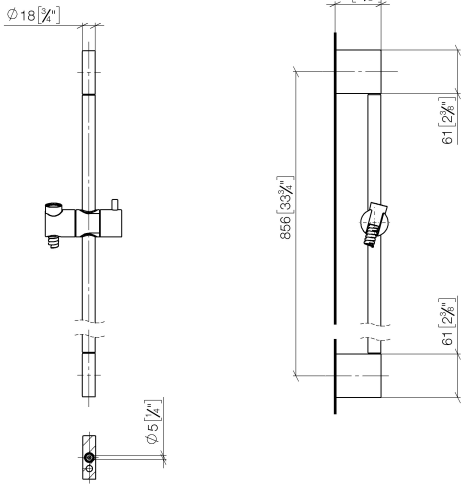

Shower set without hand shower - Champagne (22kt Gold)

IMO

26 413 979 Product version from 10/1/2023

- slide bar
- Pipe diameter 18 mm
- gauge 853 mm
- metal shower hose 1750mm with integrated anti-twist protection
- shower hose connector 3/8"
- WRAS

Recommended miscellaneous

Wall elbow - Champagne (22kt Gold) 28 450 980-47

Shower set without hand shower - Champagne (22kt Gold)

26 413 979 Product version from 10/1/2023

mm [inches]

26 413 979 Product version from 10/1/2023

Parts for other finishes can be found here: [Chrome](#)

Spare parts list

No.	Item Number	Name	Quantity used	Delivery time
1	05 17 20 726 02 90	fixing set	2	2
2	08 17 20 726 90	holder	2	2
3	09 31 11 049 90	pin	2	2
4	04 31 11 113 00 90	pin	2	2
5	08 17 97 054-47	holder	2	30
6	90 28 22 597 00-47	holder	1	30
7	12 580 970-47	Slide unit - Champagne (22kt Gold)	1	30
8	28 322 970-47	Metal shower hose 1/2" x 3/8" x 1750 mm - Champagne (22kt Gold)	1	30