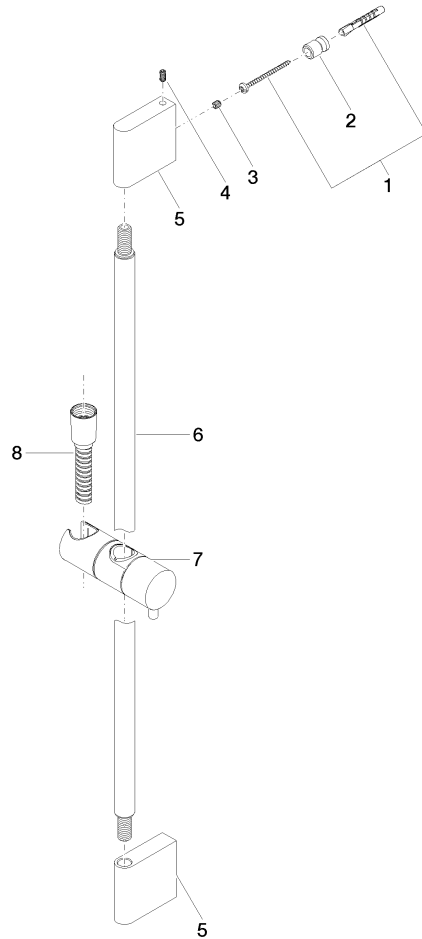

Shower set without hand shower - Champagne (22kt Gold)

IMO

26 413 979 Product version from 10/1/2023

- slide bar
- Pipe diameter 18 mm
- gauge 853 mm
- metal shower hose 1750mm with integrated anti-twist protection
- shower hose connector 3/8"
- WRAS

Recommended miscellaneous

Wall elbow - Champagne (22kt Gold) 28 450 980-47

Shower set without hand shower - Champagne (22kt Gold)

26 413 979 Product version from 10/1/2023

mm [inches]

26 413 979 Product version from 10/1/2023

Parts for other finishes can be found here: [Chrome](#)

Spare parts list

No.	Item Number	Name	Quantity used	Delivery time
1	05 17 20 726 02 90	fixing set	2	2
2	08 17 20 726 90	holder	2	2
3	09 31 11 049 90	pin	2	2
4	04 31 11 113 00 90	pin	2	2
5	08 17 97 054-47	holder	2	30
6	90 28 22 597 00-47	holder	1	30
7	12 580 970-47	Slide unit - Champagne (22kt Gold)	1	30
8	28 322 970-47	Metal shower hose 1/2" x 3/8" x 1750 mm - Champagne (22kt Gold)	1	30