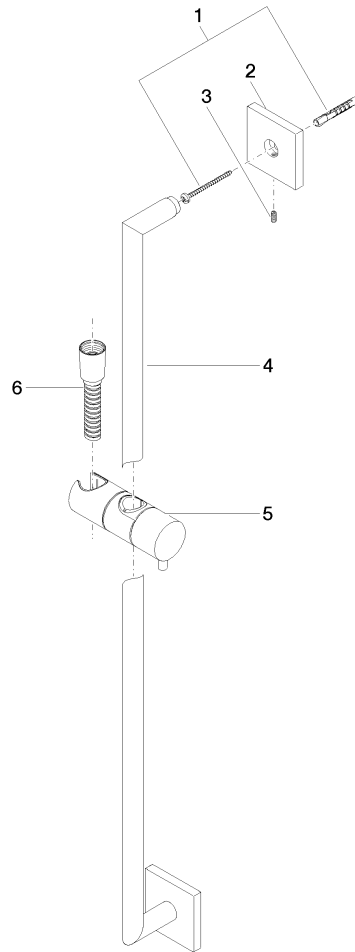

Shower set without hand shower - Chrome

IMO

26 413 980 Product version from 6/1/2024

Fits: IMO, MEM, CL.1, CYO

- slide bar
- Pipe diameter 18 mm
- rosette 60 x 60 mm
- gauge 800 mm
- metal shower hose 1750mm with integrated anti-twist protection
- shower hose connector 3/8"
- WRAS

26 413 980 Product version from 6/1/2024

Recommended miscellaneous

	Concealed wall elbow - •max. recess depth mm •min. recess depth mm	35 085 970 90
---	---	---------------

Required miscellaneous

	Hand shower FlowReduce - Chrome	28 012 979-00 0010
---	--	-----------------------

Required miscellaneous

	SERIES-VARIOUS Hand shower FlowReduce - Chrome	28 029 979-00 0010
---	---	-----------------------

26 413 980 Product version from 6/1/2024

mm [inches]

Codes & Standards

Scottish Water
Byelaws

UK Water Supply
Regulations

XP P 41-280

Certificates

WRAS_2009

ACS_20 ACC LY

Spare parts list

No.	Item Number	Name	Quantity used	Delivery time
1	05 30 31 025 00 90	fixing set	2	2
2	08 17 98 507-00	holder	2	10
3	09 31 11 061 90	pin	2	2
4	05 28 22 590 01-00	bar	1	10
5	12 580 970-00	Slide unit - Chrome	1	10
6	28 322 970-00	Metal shower hose 1/2" x 3/8" x 1750 mm - Chrome	1	2