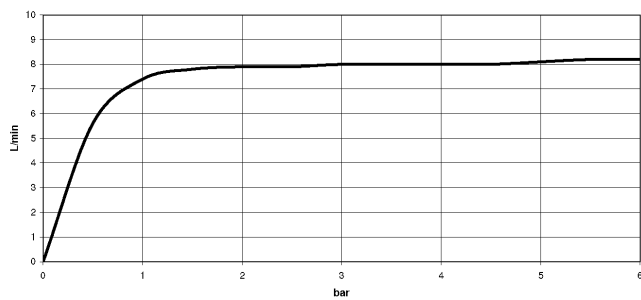

TARA Showerpipe without hand shower FlowReduce 220 mm - Brushed Durabronz (23kt Gold)

26 633 892 Product version from 4/1/2024

Flow rate chart

Codes & Standards

DIN 4109

EN 1717

ISO 3822

Scottish Water
Byelaws