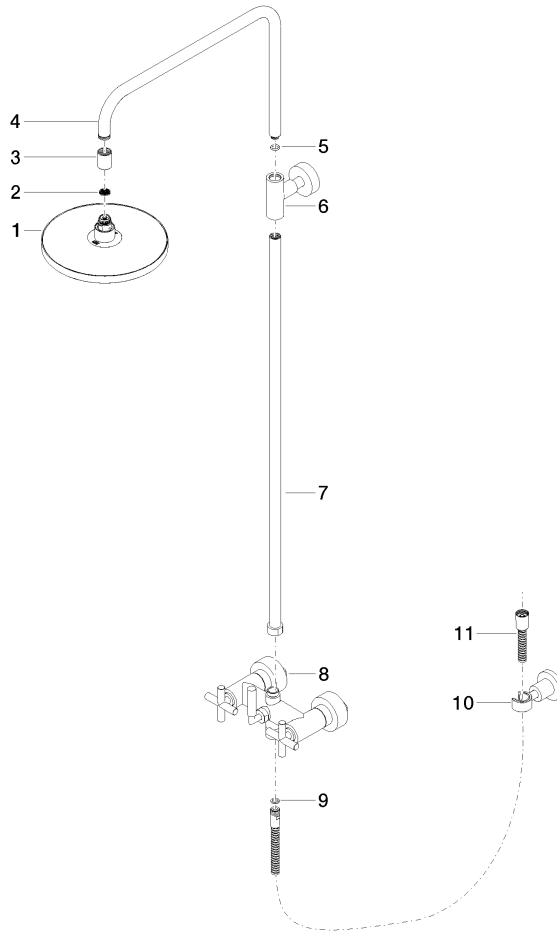

TARA Showerpipe without hand shower FlowReduce 220 mm - Brushed Durabronz (23kt Gold)

26 633 892 Product version from 4/1/2024

- shower with fixed riser projection 420mm
- overhead shower: rain flow
- rain shower Ø 220 mm
- rain shower with anti-scale system
- max. rainshower flow 7 l/min
- rotary diverter for fixed-riser shower/hand shower
- height of fittings up to rain shower (bottom edge) 1007mm
- height of fittings up to top edge of elbow 1167mm
- rosette for shower holder Ø 55mm
- rosette for wall mounting Ø 57mm
- rosette for shower mixer Ø 65mm
- gauge 150 mm - 13 mm
- 1500 mm metal shower hose
- 1/2" connection
- Pipe diameter 20 mm
- quick clearing
- This product can help a building meet the requirements of Green Building Rating Systems, e.g. LEED®, BREEAM®, DGNB
- WRAS

UK Water Supply
Regulations

Ü-Zeichen

TARA Showerpipe without hand shower FlowReduce 220 mm - Brushed Durabronz (23kt Gold)

26 633 892 Product version from 4/1/2024

Certificates

Belgaqua_21-023-2 WRAS_2204

LGA_38

TARA Showerpipe without hand shower FlowReduce 220 mm - Brushed Durabronz (23kt Gold)

26 633 892 Product version from 4/1/2024

Parts for other finishes can be found here: [Chrome](#)

Spare parts list

No.	Item Number	Name	Quantity used	Delivery time
1	90 12 05 092 20-28	shower	1	20
2	09 23 01 039 90	sieve	1	2
3	09 24 03 177 20-28	adaptor	1	20
4	04 28 22 101 20-28	spout	1	20
5	90 14 10 011 00 90	seal	1	2
6	90 17 11 037 00-28	holder	1	20
7	90 28 22 096 00-28	pipe	1	20
8	04 17 10 020 01-28	fitting	1	20
9	90 14 20 026 00 90	seal	1	2
10	28 050 892-28	TARA Wall bracket - Brushed Durabronz (23kt Gold)	1	20
11	28 304 970-28	Metal shower hose 1/2" x 3/8" x 1500 mm - Brushed Durabronz (23kt Gold)	1	20