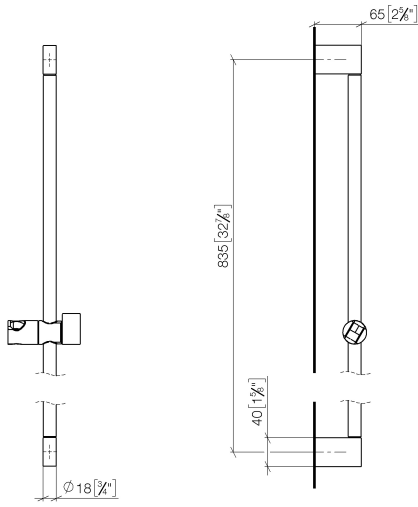

26 705 670

- 73mm projection
- gauge 835 mm

	Chrome	26 705 670-00
	Brushed Platinum	26 705 670-06
	Dark Chrome	26 705 670-19
	Brushed Light Gold	26 705 670-27
	Matte Black	26 705 670-33

26 705 670

mm [inches]

26 705 670

Product version up to 2/6/2020

Product version from 2/6/2020

Parts for other
finishes can be found
here: Brushed
Platinum

IMO Slide bar with slider - Chrome

IMO

26 705 670

Spare parts list

Product version up to 2/6/2020

Product version from 2/6/2020

No.	Item Number	Name	Quantity used	Delivery time
	05 17 20 726 02 90	fixing set	9	2