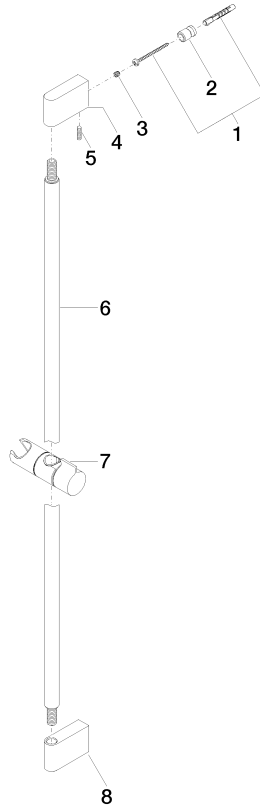

26 705 670

- 73mm projection
- gauge 835 mm

	Chrome	26 705 670-00
	Brushed Platinum	26 705 670-06
	Dark Chrome	26 705 670-19
	Brushed Light Gold	26 705 670-27
	Matte Black	26 705 670-33

26 705 670

mm [inches]

26 705 670

Product version up to 2/6/2020

Product version from 2/6/2020

Parts for other
finishes can be found
here: Brushed
Platinum

IMO Slide bar with slider - Chrome

IMO

26 705 670

Spare parts list

Product version up to 2/6/2020

Product version from 2/6/2020

No.	Item Number	Name	Quantity used	Delivery time
	05 17 20 726 02 90	fixing set	9	2