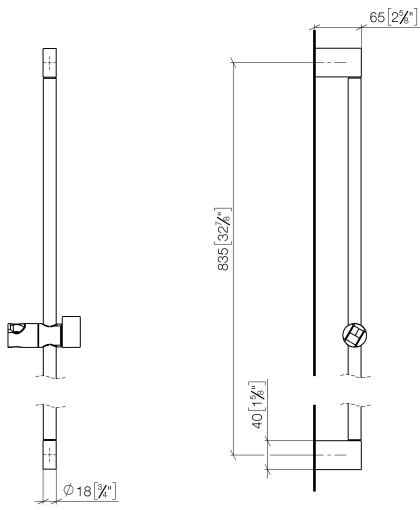

26 705 670

- 73mm projection
- gauge 835 mm

	Brushed Platinum	26 705 670-06
	Chrome	26 705 670-00
	Dark Chrome	26 705 670-19
	Brushed Light Gold	26 705 670-27
	Matte Black	26 705 670-33

26 705 670

mm [inches]

26 705 670

Product version up to 2/6/2020

**Product version from 2/6/2020**

Parts for other  
finishes can be found  
here: [Chrome](#)

## IMO Slide bar with slider - Brushed Platinum

IMO

26 705 670

#### **Product version from 2/6/2020**

No.	Item Number	Name	Quantity used	Delivery time
	05 17 20 726 02 90	fixing set	9	2