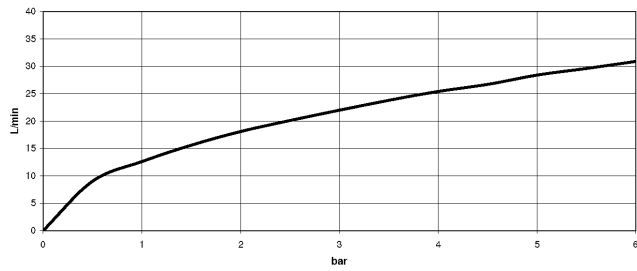

27 502 370

- 225mm projection
- complete hand shower set: normal flow
- spout: circular, air-enriched flow
- complete hand shower set with anti-scale system
- automatic bath/shower diverter
- height of mixer 185 mm
- height up to aerator 140 mm
- hole diameter valve 32 mm
- hole diameter spout 32 mm
- hole diameter for complete hand shower set 32 mm
- rosette for spout Ø 70mm
- rosette for complete hand shower set Ø 60mm
- rosette for deck valve Ø 60mm
- metal shower hose 1750mm with integrated anti-twist protection
- max. spout flow rate 23 l/min
- max. flow for complete hand shower set 6.8 l/min

Recommended miscellaneous

Perfecto installation kit - 12 614 970 90

27 502 370

mm [inches]
1:10

Flow rate chart

Certificates

LGA_8028.

Belgaqua_21-380-
27_4.