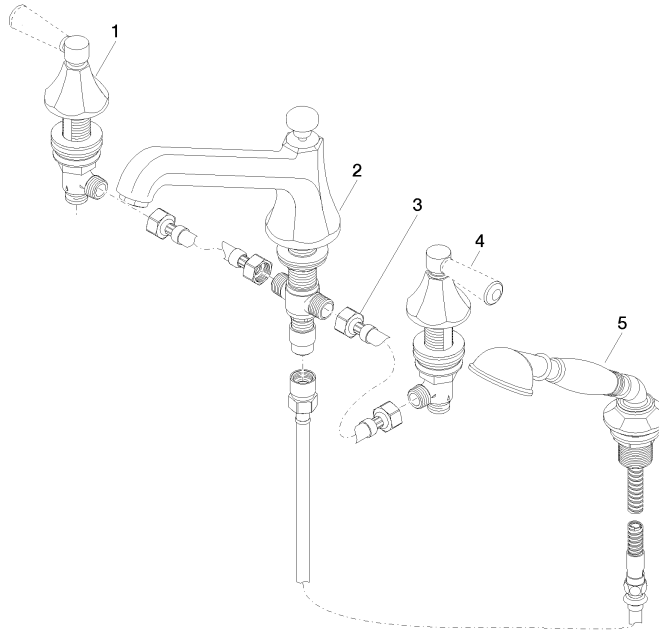

27 502 370

- 225mm projection
- complete hand shower set: normal flow
- spout: circular, air-enriched flow
- complete hand shower set with anti-scale system
- automatic bath/shower diverter
- height of mixer 185 mm
- height up to aerator 140 mm
- hole diameter valve 32 mm
- hole diameter spout 32 mm
- hole diameter for complete hand shower set 32 mm
- rosette for spout Ø 70mm
- rosette for complete hand shower set Ø 60mm
- rosette for deck valve Ø 60mm
- metal shower hose 1750mm with integrated anti-twist protection
- max. spout flow rate 23 l/min
- max. flow for complete hand shower set 6.8 l/min

Recommended miscellaneous

Perfecto installation kit - 12 614 970 90

27 502 370

mm [inches]
1:10

Flow rate chart

Certificates

LGA_8028.

Belgaqua_21-380-
27_4.

27 502 370

Spare parts list

No.	Item Number	Name	Quantity used	Delivery time
1	20 000 370-08	side panel	1	60
2	13 502 380-08	spout	1	60
3	12 502 970 90	High pressure hose 1/2" x 1/2" x 400 mm -	2	2
4	20 000 371-08	side panel	1	60
5	27 703 370-08	shower set	1	60