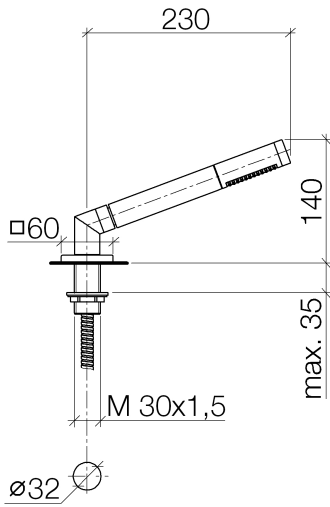

27 702 980

Fits: IMO, MEM, CL.1, CYO

- COMPACT RAIN, max. flow rate 6.8 l/min (at 3 bar)
- with anti-scale system
- rosette 60 x 60 mm
- hole diameter 32 mm
- metal shower hose 2250mm with integrated anti-twist protection
- WRAS 2209005

Two-piece design allows hose to later be changed without dismantling the fitting.

Intrinsic protection against back flow.

	Chrome	27 702 980-00
	Brushed Platinum	27 702 980-06
	Platinum	27 702 980-08
	Dark Chrome	27 702 980-19
	Brushed Light Gold	27 702 980-27
	Brushed Durabronze (23kt Gold)	27 702 980-28
	Matte Black	27 702 980-33
	Brushed Champagne (22kt Gold)	27 702 980-46
	Champagne (22kt Gold)	27 702 980-47
	Brushed Chrome	27 702 980-93
	Brushed Dark Platinum	27 702 980-99

27 702 980

Flow rate chart

Certificates

IAPMO\_4976 (5). Belgaqua\_21-383- WRAS\_2209005.  
27\_8.

27 702 980

Parts for other finishes can be found here: Brushed Platinum

Spare parts list

No.	Item Number	Name	Quantity used	Delivery time
1	90 12 11 140 30-00	shower	1	10
2	04 24 04 287 00-00	nipple	1	10
3	90 14 20 002 00 90	seal	1	2
4	28 322 970-00	Metal shower hose 1/2" x 3/8" x 1750 mm - Chrome	1	2
5	90 18 40 085 00 90	sleeve	1	2
6	09 27 68 003-00	rosette	1	10
7	09 30 01 090-07	sleeve	1	30
8	04 23 10 032 46 90	fixing set	1	2
9	09 30 11 060 90	disc	1	2
10	12 505 970 90	High pressure hose 1/2" x 3/8" x 500 mm -	1	2
11	90 24 03 168 00 90	nipple	1	2
12	04 24 04 187 00-00	nipple	1	10