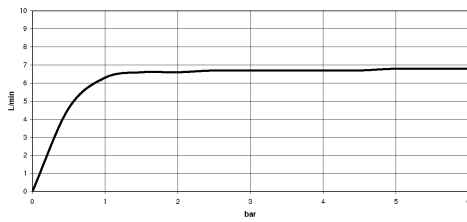

27 702 980

Fits: IMO, MEM, CL.1, CYO

- COMPACT RAIN, max. flow rate 6.8 l/min (at 3 bar)
- with anti-scale system
- rosette 60 x 60 mm
- hole diameter 32 mm
- metal shower hose 2250mm with integrated anti-twist protection
- WRAS 2209005

Two-piece design allows hose to later be changed without dismantling the fitting.

Intrinsic protection against back flow.

	Chrome	27 702 980-00
	Brushed Platinum	27 702 980-06
	Platinum	27 702 980-08
	Dark Chrome	27 702 980-19
	Brushed Light Gold	27 702 980-27
	Brushed Durabronze (23kt Gold)	27 702 980-28
	Matte Black	27 702 980-33
	Brushed Champagne (22kt Gold)	27 702 980-46
	Champagne (22kt Gold)	27 702 980-47
	Brushed Chrome	27 702 980-93
	Brushed Dark Platinum	27 702 980-99

27 702 980

Flow rate chart

Certificates

IAPMO\_4976 (5). Belgaqua\_21-383- WRAS\_2209005.  
27\_8.

27 702 980

Parts for other finishes can be found here: Brushed Platinum

Spare parts list

No.	Item Number	Name	Quantity used	Delivery time
1	90 12 11 140 30-00	shower	1	10
2	04 24 04 287 00-00	nipple	1	10
3	90 14 20 002 00 90	seal	1	2
4	28 322 970-00	Metal shower hose 1/2" x 3/8" x 1750 mm - Chrome	1	2
5	90 18 40 085 00 90	sleeve	1	2
6	09 27 68 003-00	rosette	1	10
7	09 30 01 090-07	sleeve	1	30
8	04 23 10 032 46 90	fixing set	1	2
9	09 30 11 060 90	disc	1	2
10	12 505 970 90	High pressure hose 1/2" x 3/8" x 500 mm -	1	2
11	90 24 03 168 00 90	nipple	1	2
12	04 24 04 187 00-00	nipple	1	10