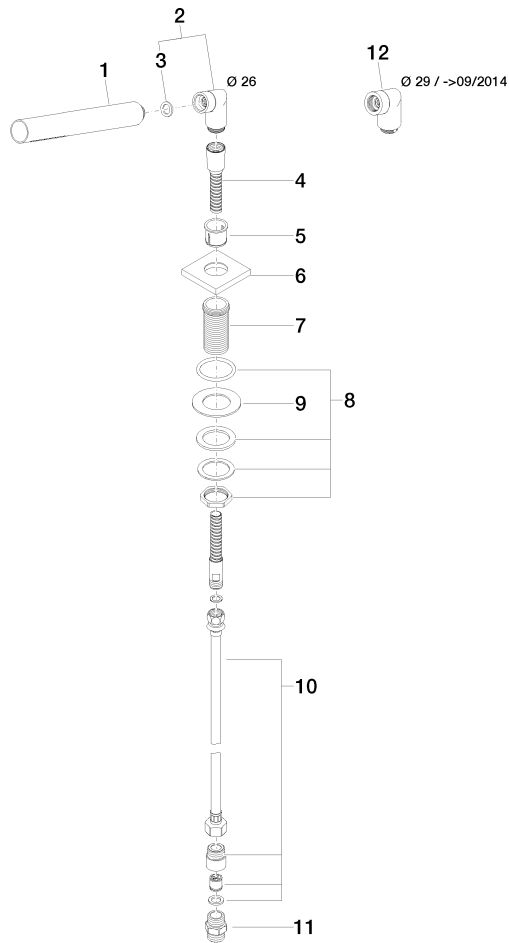

27 702 980

Fits: IMO, MEM, CL.1, CYO

- COMPACT RAIN, max. flow rate 6.8 l/min (at 3 bar)
- with anti-scale system
- rosette 60 x 60 mm
- hole diameter 32 mm
- metal shower hose 2250mm with integrated anti-twist protection
- WRAS 2209005

Two-piece design allows hose to later be changed without dismantling the fitting.

Intrinsic protection against back flow.

	Chrome	27 702 980-00
	Brushed Platinum	27 702 980-06
	Platinum	27 702 980-08
	Dark Chrome	27 702 980-19
	Brushed Light Gold	27 702 980-27
	Brushed Durabronze (23kt Gold)	27 702 980-28
	Matte Black	27 702 980-33
	Brushed Champagne (22kt Gold)	27 702 980-46
	Champagne (22kt Gold)	27 702 980-47
	Brushed Chrome	27 702 980-93
	Brushed Dark Platinum	27 702 980-99

27 702 980

Flow rate chart

Certificates

IAPMO\_4976 (5). Belgaqua\_21-383- WRAS\_2209005.  
27\_8.

27 702 980

Parts for other finishes can be found here: Brushed Platinum

Spare parts list

No.	Item Number	Name	Quantity used	Delivery time
1	90 12 11 140 30-00	shower	1	10
2	04 24 04 287 00-00	nipple	1	10
3	90 14 20 002 00 90	seal	1	2
4	28 322 970-00	Metal shower hose 1/2" x 3/8" x 1750 mm - Chrome	1	2
5	90 18 40 085 00 90	sleeve	1	2
6	09 27 68 003-00	rosette	1	10
7	09 30 01 090-07	sleeve	1	30
8	04 23 10 032 46 90	fixing set	1	2
9	09 30 11 060 90	disc	1	2
10	12 505 970 90	High pressure hose 1/2" x 3/8" x 500 mm -	1	2
11	90 24 03 168 00 90	nipple	1	2
12	04 24 04 187 00-00	nipple	1	10