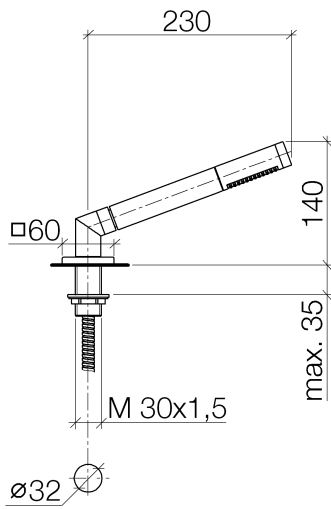

27 702 980

Fits: IMO, MEM, CL.1, CYO

- COMPACT RAIN, max. flow rate 6.8 l/min (at 3 bar)
- with anti-scale system
- rosette 60 x 60 mm
- hole diameter 32 mm
- metal shower hose 2250mm with integrated anti-twist protection
- WRAS 2209005

Two-piece design allows hose to later be changed without dismantling the fitting.

Intrinsic protection against back flow.

	Brushed Platinum	27 702 980-06
	Chrome	27 702 980-00
	Platinum	27 702 980-08
	Dark Chrome	27 702 980-19
	Brushed Light Gold	27 702 980-27
	Brushed Durabronze (23kt Gold)	27 702 980-28
	Matte Black	27 702 980-33
	Brushed Champagne (22kt Gold)	27 702 980-46
	Champagne (22kt Gold)	27 702 980-47
	Brushed Chrome	27 702 980-93
	Brushed Dark Platinum	27 702 980-99

27 702 980

Flow rate chart

Certificates

IAPMO_4976 (5). Belgaqua_21-383- WRAS_2209005.
27_8.

27 702 980

Parts for other finishes can be found here: [Chrome](#)

Spare parts list

No.	Item Number	Name	Quantity used	Delivery time
1	90 12 11 140 30-06	shower	1	10
2	04 24 04 287 00-06	nipple	1	10
3	90 14 20 002 00 90	seal	1	2
4	28 322 970-06	Metal shower hose 1/2" x 3/8" x 1750 mm - Brushed Platinum	1	2
5	90 18 40 085 00 90	sleeve	1	2
6	09 27 68 003-06	rosette	1	10
7	09 30 01 090-07	sleeve	1	30
8	04 23 10 032 46 90	fixing set	1	2
9	09 30 11 060 90	disc	1	2
10	12 505 970 90	High pressure hose 1/2" x 3/8" x 500 mm -	1	2
11	90 24 03 168 00 90	nipple	1	2
12	04 24 04 187 00-06	nipple	1	10