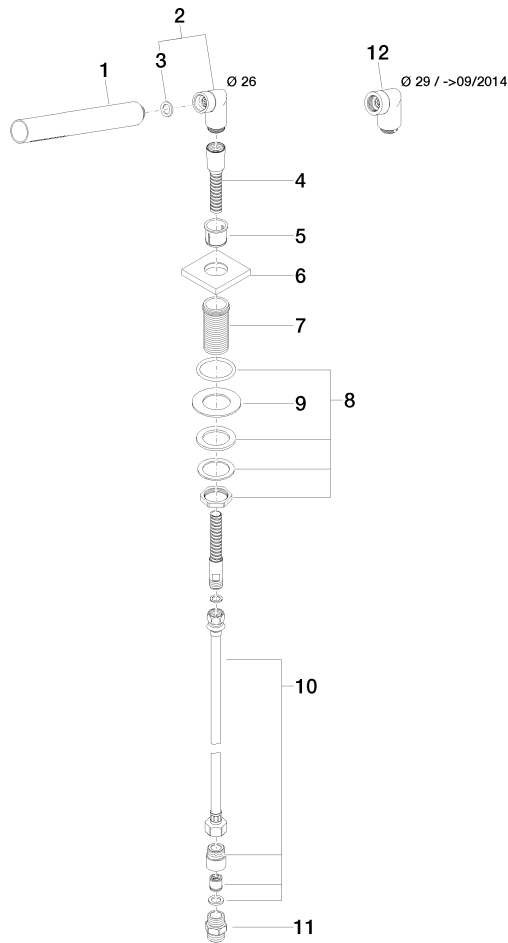

27 702 980

Fits: IMO, MEM, CL.1, CYO

- COMPACT RAIN, max. flow rate 6.8 l/min (at 3 bar)
- with anti-scale system
- rosette 60 x 60 mm
- hole diameter 32 mm
- metal shower hose 2250mm with integrated anti-twist protection
- WRAS 2209005

Two-piece design allows hose to later be changed without dismantling the fitting.

Intrinsic protection against back flow.

	Brushed Platinum	27 702 980-06
	Chrome	27 702 980-00
	Platinum	27 702 980-08
	Dark Chrome	27 702 980-19
	Brushed Light Gold	27 702 980-27
	Brushed Durabronze (23kt Gold)	27 702 980-28
	Matte Black	27 702 980-33
	Brushed Champagne (22kt Gold)	27 702 980-46
	Champagne (22kt Gold)	27 702 980-47
	Brushed Chrome	27 702 980-93
	Brushed Dark Platinum	27 702 980-99

27 702 980

Flow rate chart

Certificates

IAPMO_4976 (5). Belgaqua_21-383- WRAS_2209005.
27_8.

27 702 980

Parts for other finishes can be found here: [Chrome](#)

Spare parts list

No.	Item Number	Name	Quantity used	Delivery time
1	90 12 11 140 30-06	shower	1	10
2	04 24 04 287 00-06	nipple	1	10
3	90 14 20 002 00 90	seal	1	2
4	28 322 970-06	Metal shower hose 1/2" x 3/8" x 1750 mm - Brushed Platinum	1	2
5	90 18 40 085 00 90	sleeve	1	2
6	09 27 68 003-06	rosette	1	10
7	09 30 01 090-07	sleeve	1	30
8	04 23 10 032 46 90	fixing set	1	2
9	09 30 11 060 90	disc	1	2
10	12 505 970 90	High pressure hose 1/2" x 3/8" x 500 mm -	1	2
11	90 24 03 168 00 90	nipple	1	2
12	04 24 04 187 00-06	nipple	1	10