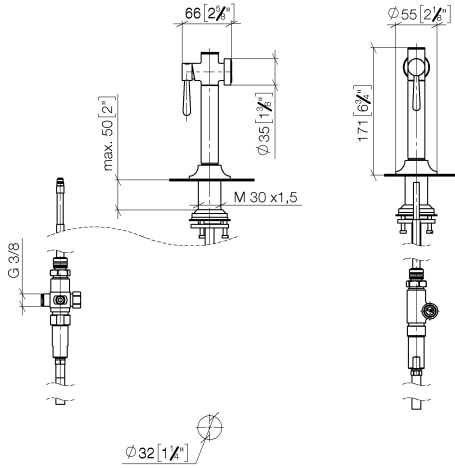

27 718 809

- with round rosette
- spray flow
- automatic spout/shower diverter
- height of mixer 171 mm
- hole diameter rinsing spray 32mm
- fabric braided hose 1500 mm
- sprayface with anti-scaling system
- lead-free
- This product can help a building meet the requirements of Green Building Rating Systems, e.g. LEED®, BREEAM®, DGNB

Can only be combined with 33810809, 33826809, 19815809, 19825809.

Intrinsic protection against back flow.

Residual water may emerge from the spray after closing.

Operating unit can be positioned freely.

	Brushed Platinum	27 718 809-06
	Chrome	27 718 809-00
	Platinum	27 718 809-08
	Durabrace (23kt Gold)	27 718 809-09
	Dark Chrome	27 718 809-19
	Brushed Durabrace (23kt Gold)	27 718 809-28
	Matte Black	27 718 809-33
	Brushed Champagne (22kt Gold)	27 718 809-46
	Champagne (22kt Gold)	27 718 809-47
	Brushed Chrome	27 718 809-93
	Brushed Dark Platinum	27 718 809-99

27 718 809

mm [inches]

Flow rate chart

Codes & Standards

DIN 4109

ISO 3822

Ü-Zeichen

VAIA Rinsing spray set - Brushed Platinum