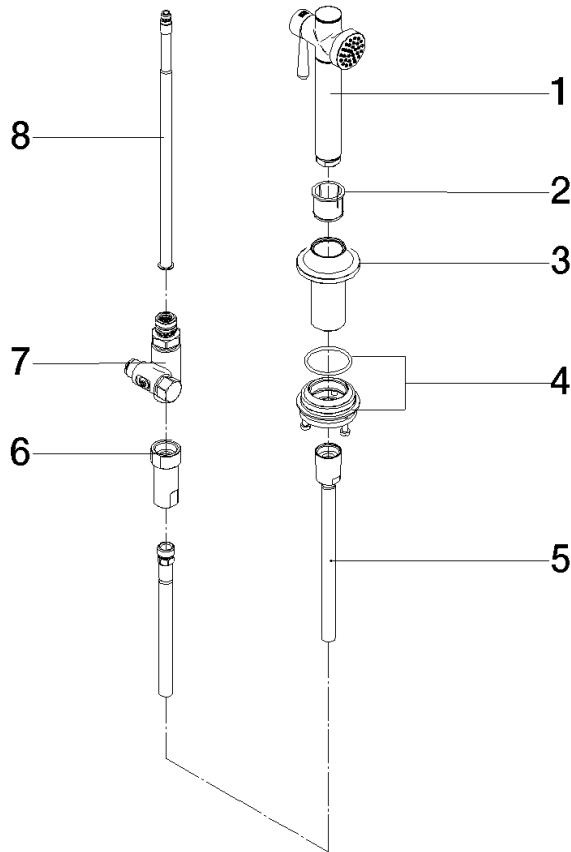

27 718 809

- with round rosette
- spray flow
- automatic spout/shower diverter
- height of mixer 171 mm
- hole diameter rinsing spray 32mm
- fabric braided hose 1500 mm
- sprayface with anti-scaling system
- lead-free
- This product can help a building meet the requirements of Green Building Rating Systems, e.g. LEED®, BREEAM®, DGNB

27 718 809

mm [inches]

Flow rate chart

Codes & Standards

DIN 4109

ISO 3822

Ü-Zeichen

VAIA Rinsing spray set - Brushed Platinum

VAIA

27 718 809

Certificates

LGA_38

27 718 809

Product version from 7/1/2023

Parts for other finishes can be found here: [Chrome](#)

VAIA Rinsing spray set - Brushed Platinum

VAIA

27 718 809

Spare parts list

Product version from 7/1/2023

No.	Item Number	Name	Quantity used	Delivery time
	90 12 11 096 12-06	shower	8	60