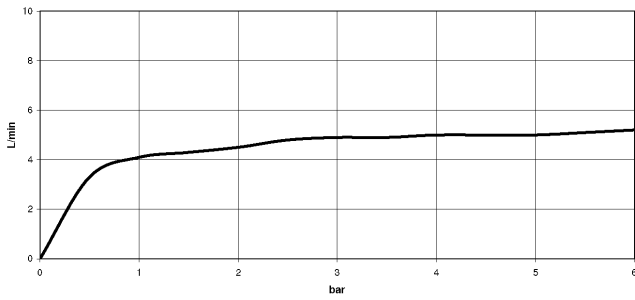

27 718 809

- with round rosette
- spray flow
- automatic spout/shower diverter
- height of mixer 171 mm
- hole diameter rinsing spray 32mm
- fabric braided hose 1500 mm
- sprayface with anti-scaling system
- lead-free
- This product can help a building meet the requirements of Green Building Rating Systems, e.g. LEED®, BREEAM®, DGNB

Can only be combined with 33810809, 33826809, 19815809, 19825809.

Intrinsic protection against back flow.

Residual water may emerge from the spray after closing.

Operating unit can be positioned freely.

	Brushed Platinum	27 718 809-06
	Chrome	27 718 809-00
	Platinum	27 718 809-08
	Durabrace (23kt Gold)	27 718 809-09
	Dark Chrome	27 718 809-19
	Brushed Durabrace (23kt Gold)	27 718 809-28
	Matte Black	27 718 809-33
	Brushed Champagne (22kt Gold)	27 718 809-46
	Champagne (22kt Gold)	27 718 809-47
	Brushed Chrome	27 718 809-93
	Brushed Dark Platinum	27 718 809-99

27 718 809

mm [inches]

Flow rate chart

Codes & Standards

DIN 4109

ISO 3822

Ü-Zeichen

VAIA Rinsing spray set - Brushed Platinum