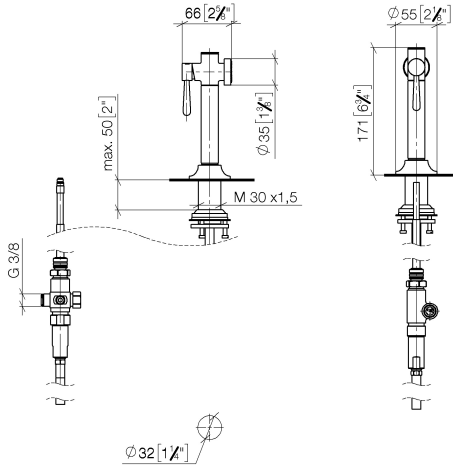

27 718 809

- with round rosette
- spray flow
- automatic spout/shower diverter
- height of mixer 171 mm
- hole diameter rinsing spray 32mm
- fabric braided hose 1500 mm
- sprayface with anti-scaling system
- lead-free
- This product can help a building meet the requirements of Green Building Rating Systems, e.g. LEED®, BREEAM®, DGNB

Can only be combined with 33810809, 33826809, 19815809, 19825809.

Intrinsic protection against back flow.

Residual water may emerge from the spray after closing.

Operating unit can be positioned freely.

	Platinum	27 718 809-08
	Chrome	27 718 809-00
	Brushed Platinum	27 718 809-06
	Durabronze (23kt Gold)	27 718 809-09
	Dark Chrome	27 718 809-19
	Brushed Durabronze (23kt Gold)	27 718 809-28
	Matte Black	27 718 809-33
	Brushed Champagne (22kt Gold)	27 718 809-46
	Champagne (22kt Gold)	27 718 809-47
	Brushed Chrome	27 718 809-93
	Brushed Dark Platinum	27 718 809-99

27 718 809

mm [inches]

Flow rate chart

Codes & Standards

DIN 4109

ISO 3822

Ü-Zeichen

### Product version from 7/1/2023

No.	Item Number	Name	Quantity used	Delivery time
	90 12 11 096 12-08	shower	8	60