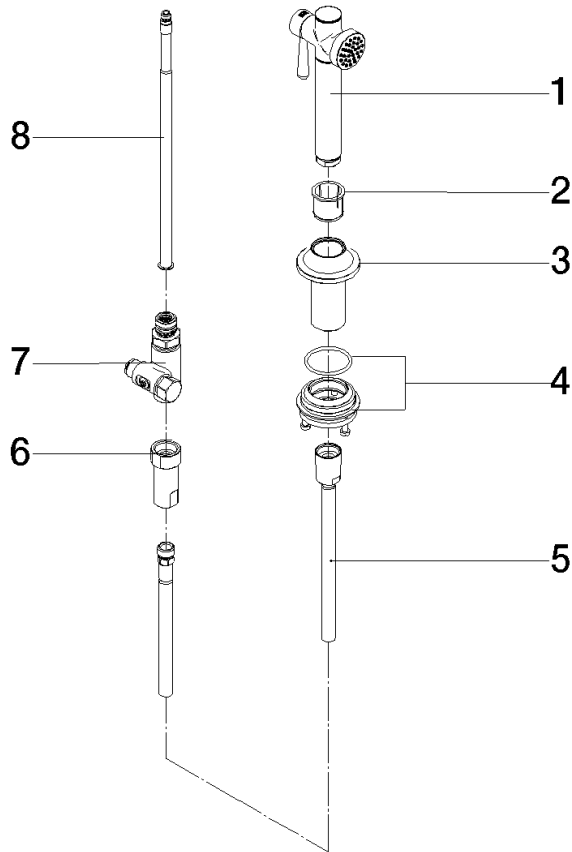

27 718 809

- with round rosette
- spray flow
- automatic spout/shower diverter
- height of mixer 171 mm
- hole diameter rinsing spray 32mm
- fabric braided hose 1500 mm
- sprayface with anti-scaling system
- lead-free
- This product can help a building meet the requirements of Green Building Rating Systems, e.g. LEED®, BREEAM®, DGNB

27 718 809

mm [inches]

Flow rate chart

Codes & Standards

DIN 4109

ISO 3822

Ü-Zeichen

VAIA Rinsing spray set - Brushed Champagne (22kt Gold)

VAIA

27 718 809

Certificates

LGA_38

27 718 809

Product version from 7/1/2023

Parts for other finishes can be found here: [Chrome](#)

VAIA Rinsing spray set - Brushed Champagne (22kt Gold)

VAIA

27 718 809

Spare parts list

Product version from 7/1/2023

No.	Item Number	Name	Quantity used	Delivery time
	90 12 11 096 12-46	shower	8	60