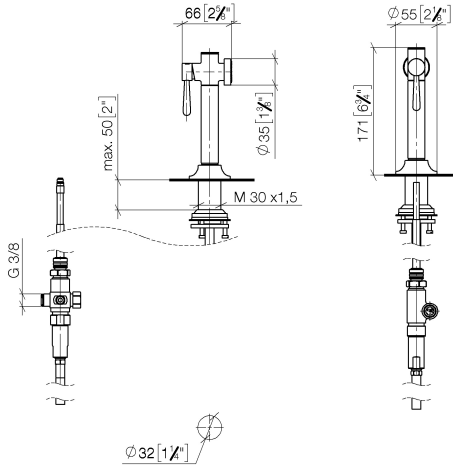

27 718 809

- with round rosette
- spray flow
- automatic spout/shower diverter
- height of mixer 171 mm
- hole diameter rinsing spray 32mm
- fabric braided hose 1500 mm
- sprayface with anti-scaling system
- lead-free
- This product can help a building meet the requirements of Green Building Rating Systems, e.g. LEED®, BREEAM®, DGNB

Can only be combined with 33810809, 33826809, 19815809, 19825809.

Intrinsic protection against back flow.

Residual water may emerge from the spray after closing.

Operating unit can be positioned freely.

	Brushed Dark Platinum	27 718 809-99
	Chrome	27 718 809-00
	Brushed Platinum	27 718 809-06
	Platinum	27 718 809-08
	Durabass (23kt Gold)	27 718 809-09
	Dark Chrome	27 718 809-19
	Brushed Durabass (23kt Gold)	27 718 809-28
	Matte Black	27 718 809-33
	Brushed Champagne (22kt Gold)	27 718 809-46
	Champagne (22kt Gold)	27 718 809-47
	Brushed Chrome	27 718 809-93

27 718 809

mm [inches]

Flow rate chart

Codes & Standards

DIN 4109

ISO 3822

Ü-Zeichen