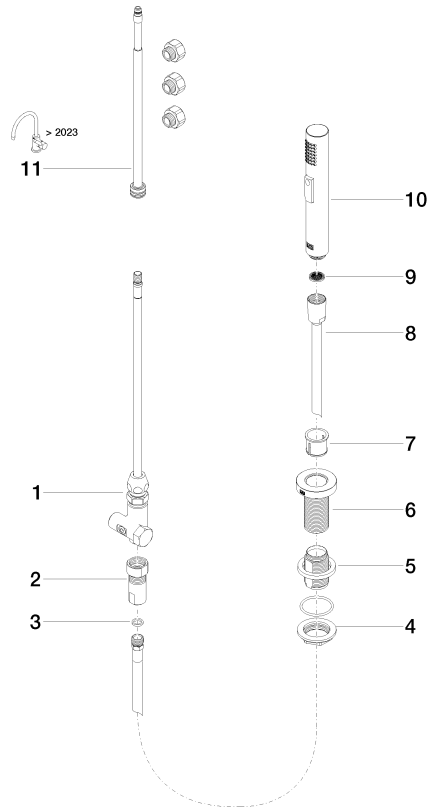

Rinsing spray set - Brushed Platinum

ELIO

27 721 970

Fits: ELIO, TARA, TARA ULTRA

- with round rosette
- spray flow
- automatic spout/shower diverter
- height of mixer 191 mm
- hole diameter rinsing spray 32mm
- fabric braided hose 1500 mm
- sprayface with anti-scaling system
- lead-free

27 721 970

mm [inches]

Flow rate chart

Codes & Standards

DIN 4109

EN 1717

ISO 3822

NSF372

IAPMO_6

LGA_18

Belgaqua_21-027-2

27 721 970

Product version up to 10/27/2020

Product version from 10/27/2020

Parts for other
finishes can be found
here: [Chrome](#)

Rinsing spray set - Brushed Platinum

ELIO

27 721 970

Spare parts list

Product version up to 10/27/2020

Product version from 10/27/2020

No.	Item Number	Name	Quantity used	Delivery time
	90 17 09 046 11 90	diverter	12	2