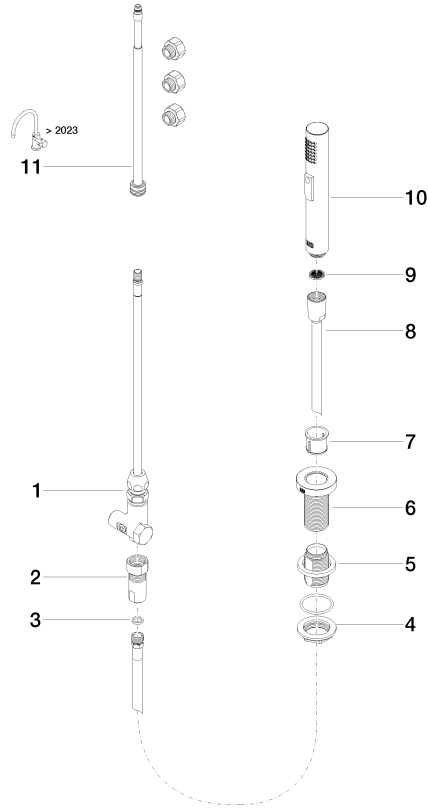

**Rinsing spray set - Dark Chrome**

ELIO

27 721 970

Fits: ELIO, TARA, TARA ULTRA

- with round rosette
- spray flow
- automatic spout/shower diverter
- height of mixer 191 mm
- hole diameter rinsing spray 32mm
- fabric braided hose 1500 mm
- sprayface with anti-scaling system
- lead-free

### Certificates

LGA\_29

IAPMO\_N-4976

IAPMO\_6

LGA\_18

27 721 970

Parts for other finishes can be found here: [Chrome](#)

## Rinsing spray set - Dark Chrome

---

ELIO

27 721 970

### **Spare parts list**