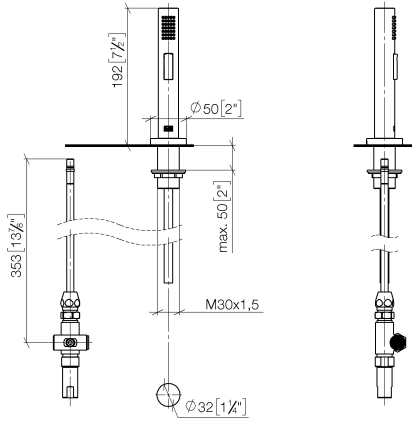

**Rinsing spray set - Dark Chrome**

ELIO

27 721 970

Fits: ELIO, TARA, TARA ULTRA

- with round rosette
- spray flow
- automatic spout/shower diverter
- height of mixer 191 mm
- hole diameter rinsing spray 32mm
- fabric braided hose 1500 mm
- sprayface with anti-scaling system
- lead-free

Can only be combined with 33826790, 32800790, 33826888, 32815888, 20815892, 33826875.

Intrinsic protection against back flow.

	Dark Chrome	27 721 970-19
	Chrome	27 721 970-00
	Brushed Platinum	27 721 970-06
	Platinum	27 721 970-08
	Durabronze (23kt Gold)	27 721 970-09
	Brushed Durabronze (23kt Gold)	27 721 970-28
	Matte Black	27 721 970-33
	Brushed Champagne (22kt Gold)	27 721 970-46
	Champagne (22kt Gold)	27 721 970-47
	Brushed Chrome	27 721 970-93
	Brushed Dark Platinum	27 721 970-99

27 721 970

mm [inches]

Flow rate chart

Codes & Standards

DIN 4109

ISO 3822

NSF372

NSF61