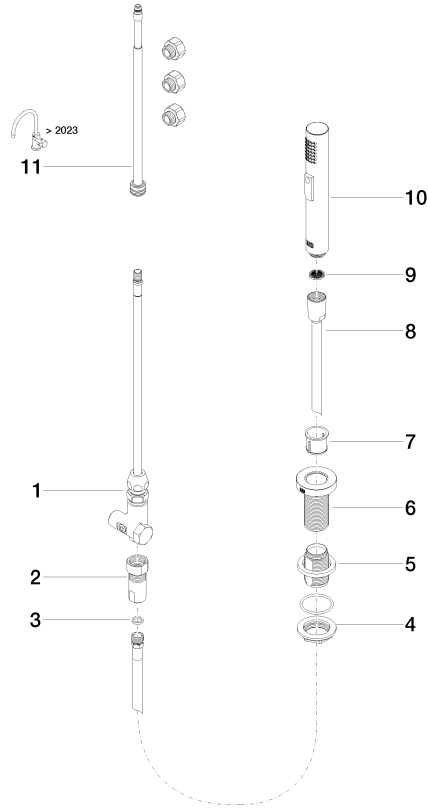

**Rinsing spray set - Champagne (22kt Gold)**

ELIO

27 721 970

Fits: ELIO, TARA, TARA ULTRA

- with round rosette
- spray flow
- automatic spout/shower diverter
- height of mixer 191 mm
- hole diameter rinsing spray 32mm
- fabric braided hose 1500 mm
- sprayface with anti-scaling system
- lead-free

27 721 970

mm [inches]

Flow rate chart

Codes & Standards

DIN 4109

ISO 3822

NSF372

NSF61

LGA\_18

27 721 970

Parts for other finishes can be found here: [Chrome](#)

### **Spare parts list**