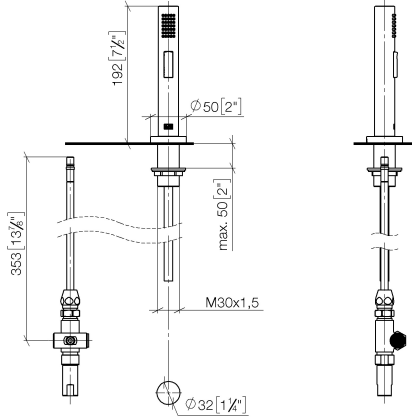

27 721 970

Fits: ELIO, TARA, TARA ULTRA

- with round rosette
- spray flow
- automatic spout/shower diverter
- height of mixer 191 mm
- hole diameter rinsing spray 32mm
- fabric braided hose 1500 mm
- sprayface with anti-scaling system
- lead-free

Can only be combined with 33826790, 32800790, 33826888, 32815888, 20815892, 33826875.

Intrinsic protection against back flow.

| | | |
|--|--------------------------------|---------------|
|  | Brushed Chrome | 27 721 970-93 |
|  | Chrome | 27 721 970-00 |
|  | Brushed Platinum | 27 721 970-06 |
|  | Platinum | 27 721 970-08 |
|  | Durabronze (23kt Gold) | 27 721 970-09 |
|  | Dark Chrome | 27 721 970-19 |
|  | Brushed Durabronze (23kt Gold) | 27 721 970-28 |
|  | Matte Black | 27 721 970-33 |
|  | Brushed Champagne (22kt Gold) | 27 721 970-46 |
|  | Champagne (22kt Gold) | 27 721 970-47 |
|  | Brushed Dark Platinum | 27 721 970-99 |

27 721 970

mm [inches]

Flow rate chart

Codes & Standards

DIN 4109

ISO 3822

NSF372

NSF61

LGA_18

27 721 970

Product version from 10/27/2020

Parts for other finishes can be found here: [Chrome](#)

Rinsing spray set - Brushed Chrome

ELIO

27 721 970

Spare parts list