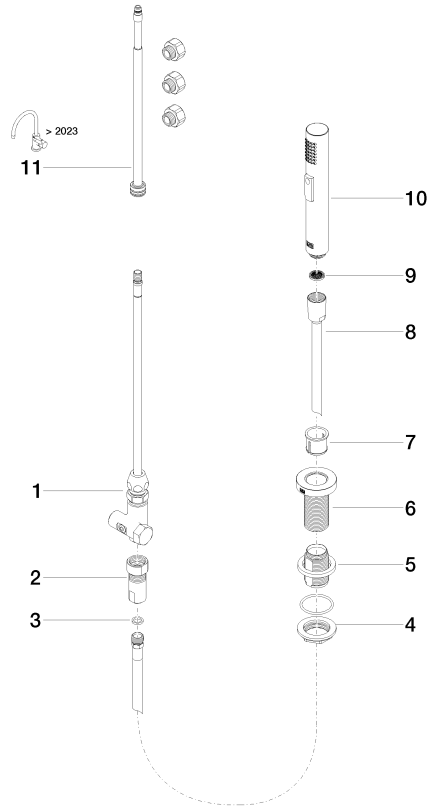

27 721 970

Fits: ELIO, TARA, TARA ULTRA

- with round rosette
- spray flow
- automatic spout/shower diverter
- height of mixer 191 mm
- hole diameter rinsing spray 32mm
- fabric braided hose 1500 mm
- sprayface with anti-scaling system
- lead-free

27 721 970

mm [inches]

Flow rate chart

Codes & Standards

DIN 4109

ISO 3822

NSF372

NSF61

LGA_18

27 721 970

Product version from 10/27/2020

Parts for other finishes can be found here: [Chrome](#)

Rinsing spray set - Brushed Chrome

ELIO

27 721 970

Spare parts list

Product version from 10/27/2020

| No. | Item Number | Name | Quantity used | Delivery time |
|-----|--------------------|----------|---------------|---------------|
| | 90 17 09 046 11 90 | diverter | 12 | 2 |