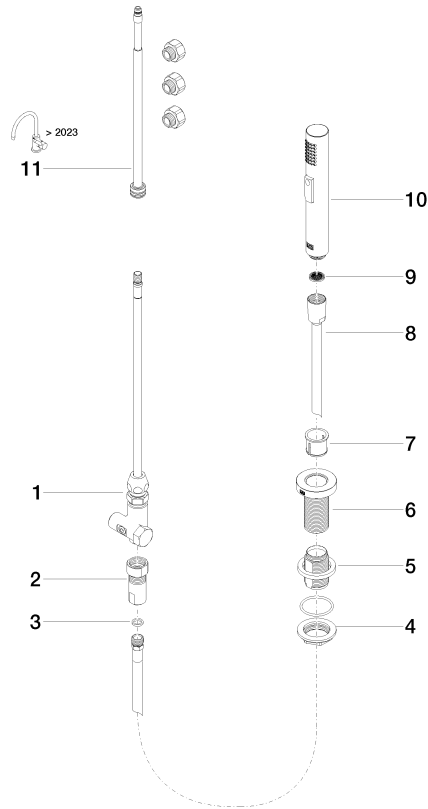

27 721 970

Product version up to 10/27/2020

Product version from 10/27/2020

Parts for other
finishes can be found
here: [Chrome](#)