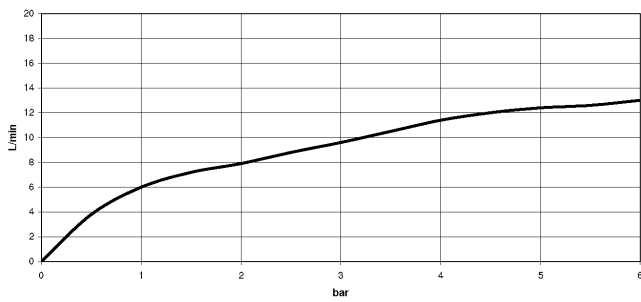

Can only be combined with 33826790, 32800790, 33826888, 32815888, 20815892, 33826875.

Intrinsic protection against back flow.

	Brushed Dark Platinum	27 721 970-99
	Chrome	27 721 970-00
	Brushed Platinum	27 721 970-06
	Platinum	27 721 970-08
	Durabrand (23kt Gold)	27 721 970-09
	Dark Chrome	27 721 970-19
	Brushed Durabrand (23kt Gold)	27 721 970-28
	Matte Black	27 721 970-33
	Brushed Champagne (22kt Gold)	27 721 970-46
	Champagne (22kt Gold)	27 721 970-47
	Brushed Chrome	27 721 970-93

27 721 970

mm [inches]

Flow rate chart

Codes & Standards

DIN 4109

EN 1717

ISO 3822

NSF372