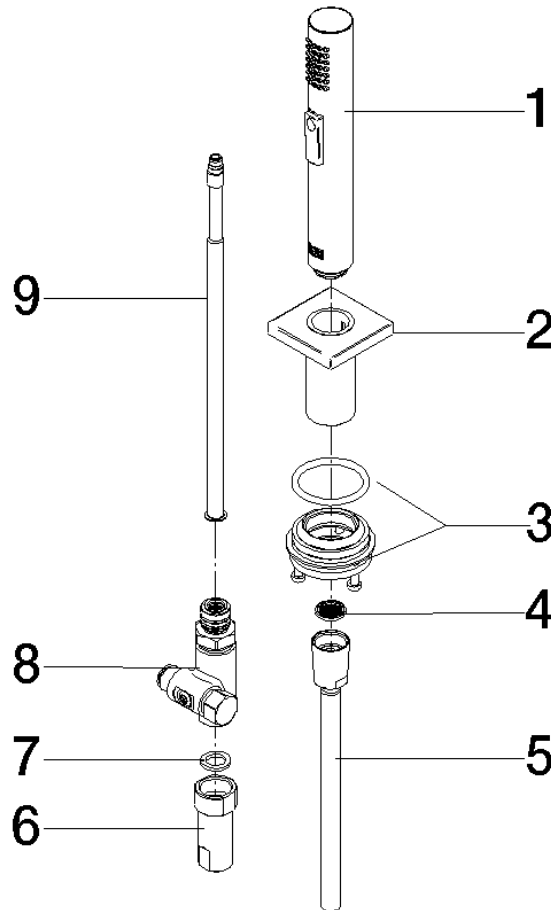

Rinsing spray set - Dark Chrome

27 723 970

- with angular rosette
- spray flow
- automatic spout/shower diverter
- height of mixer 190 mm
- hole diameter rinsing spray 32mm
- fabric braided hose 1500 mm
- sprayface with anti-scaling system
- lead-free

Can only be combined with 33826680, 32815680.

Intrinsic protection against back flow.

Residual water may emerge from the spray after closing.

Operating unit can be positioned freely.

	Dark Chrome	27 723 970-19
	Chrome	27 723 970-00
	Brushed Platinum	27 723 970-06
	Platinum	27 723 970-08
	Brushed Durabronz (23kt Gold)	27 723 970-28
	Brushed Champagne (22kt Gold)	27 723 970-46
	Champagne (22kt Gold)	27 723 970-47
	Brushed Dark Platinum	27 723 970-99

Rinsing spray set - Dark Chrome

27 723 970

mm [inches]

Rinsing spray set - Dark Chrome

27 723 970

Product version from 2/1/2023

Parts for other finishes can be found here: [Chrome](#)

Rinsing spray set - Dark Chrome

27 723 970

Spare parts list

Product version from 2/1/2023

No.	Item Number	Name	Quantity used	Delivery time
	04 12 11 158 00-19	shower	9	60