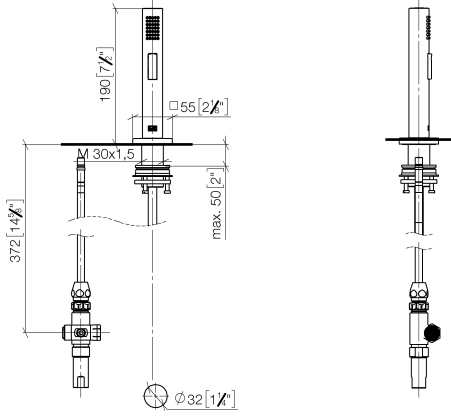

Rinsing spray set - Dark Chrome

27 723 970

- with angular rosette
- spray flow
- automatic spout/shower diverter
- height of mixer 190 mm
- hole diameter rinsing spray 32mm
- fabric braided hose 1500 mm
- sprayface with anti-scaling system
- lead-free

Can only be combined with 33826680, 32815680.

Intrinsic protection against back flow.

Residual water may emerge from the spray after closing.

Operating unit can be positioned freely.

	Dark Chrome	27 723 970-19
	Chrome	27 723 970-00
	Brushed Platinum	27 723 970-06
	Platinum	27 723 970-08
	Brushed Durabronz (23kt Gold)	27 723 970-28
	Brushed Champagne (22kt Gold)	27 723 970-46
	Champagne (22kt Gold)	27 723 970-47
	Brushed Dark Platinum	27 723 970-99

Rinsing spray set - Dark Chrome

27 723 970

mm [inches]

Rinsing spray set - Dark Chrome

27 723 970

Product version from 2/1/2023

Parts for other finishes can be found here: [Chrome](#)

Rinsing spray set - Dark Chrome

27 723 970

Spare parts list

Product version from 2/1/2023

No.	Item Number	Name	Quantity used	Delivery time
	04 12 11 158 00-19	shower	9	60