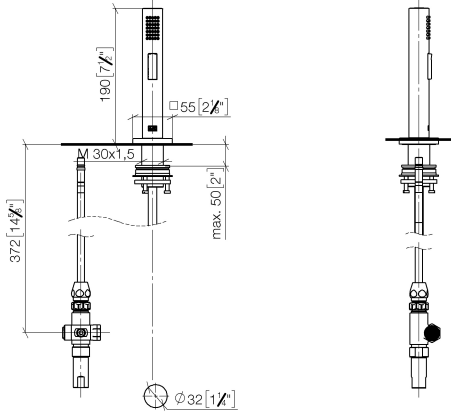

Rinsing spray set - Brushed Durabron (23kt Gold)

27 723 970

- with angular rosette
- spray flow
- automatic spout/shower diverter
- height of mixer 190 mm
- hole diameter rinsing spray 32mm
- fabric braided hose 1500 mm
- sprayface with anti-scaling system
- lead-free

Can only be combined with 33826680, 32815680.

Intrinsic protection against back flow.

Residual water may emerge from the spray after closing.

Operating unit can be positioned freely.

	Brushed Durabron (23kt Gold)	27 723 970-28
	Chrome	27 723 970-00
	Brushed Platinum	27 723 970-06
	Platinum	27 723 970-08
	Dark Chrome	27 723 970-19
	Brushed Champagne (22kt Gold)	27 723 970-46
	Champagne (22kt Gold)	27 723 970-47
	Brushed Dark Platinum	27 723 970-99

Rinsing spray set - Brushed Durabronz (23kt Gold)

27 723 970

mm [inches]

Rinsing spray set - Brushed Durabronz (23kt Gold)

27 723 970

Product version from 2/1/2023

Parts for other
finishes can be found
here: [Chrome](#)

Rinsing spray set - Brushed Durabronz (23kt Gold)

27 723 970

Spare parts list

Product version from 2/1/2023

No.	Item Number	Name	Quantity used	Delivery time
	04 12 11 158 00-28	shower	9	20