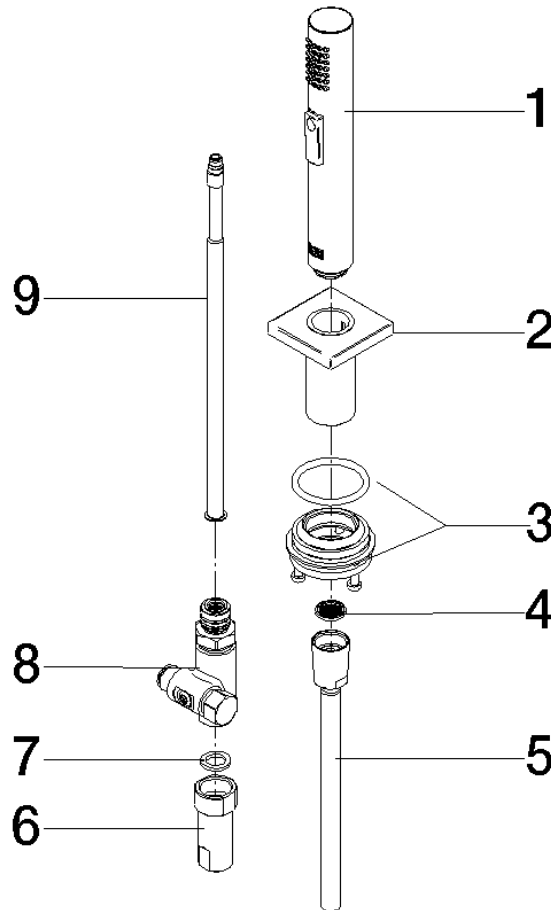

Rinsing spray set - Brushed Durabron (23kt Gold)

27 723 970

- with angular rosette
- spray flow
- automatic spout/shower diverter
- height of mixer 190 mm
- hole diameter rinsing spray 32mm
- fabric braided hose 1500 mm
- sprayface with anti-scaling system
- lead-free

Can only be combined with 33826680, 32815680.

Intrinsic protection against back flow.

Residual water may emerge from the spray after closing.

Operating unit can be positioned freely.

	Brushed Durabron (23kt Gold)	27 723 970-28
	Chrome	27 723 970-00
	Brushed Platinum	27 723 970-06
	Platinum	27 723 970-08
	Dark Chrome	27 723 970-19
	Brushed Champagne (22kt Gold)	27 723 970-46
	Champagne (22kt Gold)	27 723 970-47
	Brushed Dark Platinum	27 723 970-99

Rinsing spray set - Brushed Durabronz (23kt Gold)

27 723 970

mm [inches]

Rinsing spray set - Brushed Durabronz (23kt Gold)

27 723 970

Product version from 2/1/2023

Parts for other
finishes can be found
here: [Chrome](#)

Rinsing spray set - Brushed Durabronz (23kt Gold)

27 723 970

Spare parts list

Product version from 2/1/2023

No.	Item Number	Name	Quantity used	Delivery time
	04 12 11 158 00-28	shower	9	20