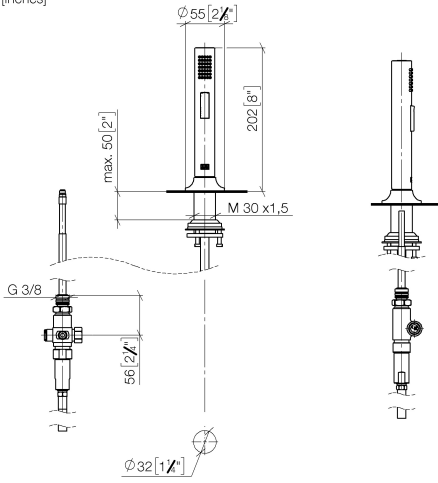

27 731 809

- with round rosette
- spray flow
- automatic spout/shower diverter
- height of mixer 202 mm
- hole diameter rinsing spray 32mm
- fabric braided hose 1500 mm
- sprayface with anti-scaling system
- lead-free

Can only be combined with 33810809, 33826809, 19815809, 19825809.

Intrinsic protection against back flow.

Residual water may emerge from the spray after closing.

Operating unit can be positioned freely.

	Chrome	27 731 809-00
	Brushed Platinum	27 731 809-06
	Platinum	27 731 809-08
	Durabass (23kt Gold)	27 731 809-09
	Dark Chrome	27 731 809-19
	Brushed Durabass (23kt Gold)	27 731 809-28
	Matte Black	27 731 809-33
	Brushed Champagne (22kt Gold)	27 731 809-46
	Champagne (22kt Gold)	27 731 809-47
	Brushed Chrome	27 731 809-93
	Brushed Dark Platinum	27 731 809-99

27 731 809

mm [inches]

Codes & Standards

EN 1717

Certificates

Belgaqua_24-005-2

VAIA Rinsing spray set - Chrome

VAIA