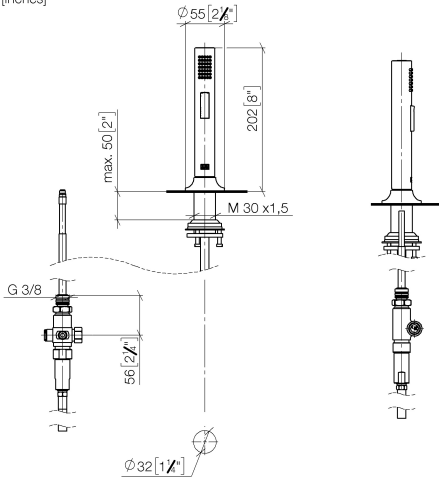

27 731 809

- with round rosette
- spray flow
- automatic spout/shower diverter
- height of mixer 202 mm
- hole diameter rinsing spray 32mm
- fabric braided hose 1500 mm
- sprayface with anti-scaling system
- lead-free

Can only be combined with 33810809, 33826809, 19815809, 19825809.

Intrinsic protection against back flow.

Residual water may emerge from the spray after closing.

Operating unit can be positioned freely.

	Champagne (22kt Gold)	27 731 809-47
	Chrome	27 731 809-00
	Brushed Platinum	27 731 809-06
	Platinum	27 731 809-08
	Durabrand (23kt Gold)	27 731 809-09
	Dark Chrome	27 731 809-19
	Brushed Durabrand (23kt Gold)	27 731 809-28
	Matte Black	27 731 809-33
	Brushed Champagne (22kt Gold)	27 731 809-46
	Brushed Chrome	27 731 809-93
	Brushed Dark Platinum	27 731 809-99

27 731 809

mm [inches]

Codes & Standards

EN 1717

Certificates

Belgaqua_24-005-2

VAIA Rinsing spray set - Champagne (22kt Gold)

VAIA