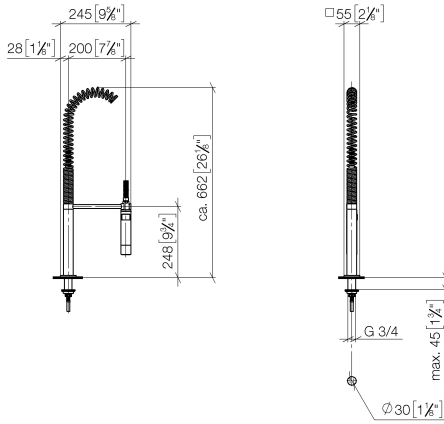

Profi spray set - Dark Chrome

LOT

27 784 970

- spray flow
- automatic diverter for spout/Profi spray set
- height of mixer 665 mm
- individual rosette 55 x 55 mm
- profi spray hole diameter 30mm
- sprayface with anti-scaling system
- lead-free

Can only be combined with 32800680, 32843680.

Intrinsic protection against back flow.

	Dark Chrome	27 784 970-19
	Chrome	27 784 970-00
	Brushed Platinum	27 784 970-06
	Platinum	27 784 970-08
	Brushed Chrome	27 784 970-93
	Brushed Dark Platinum	27 784 970-99

27 784 970

mm [inches]
M 1:10

Flow rate chart

Codes & Standards

EN 1717

Profi spray set - Dark Chrome

LOT

27 784 970