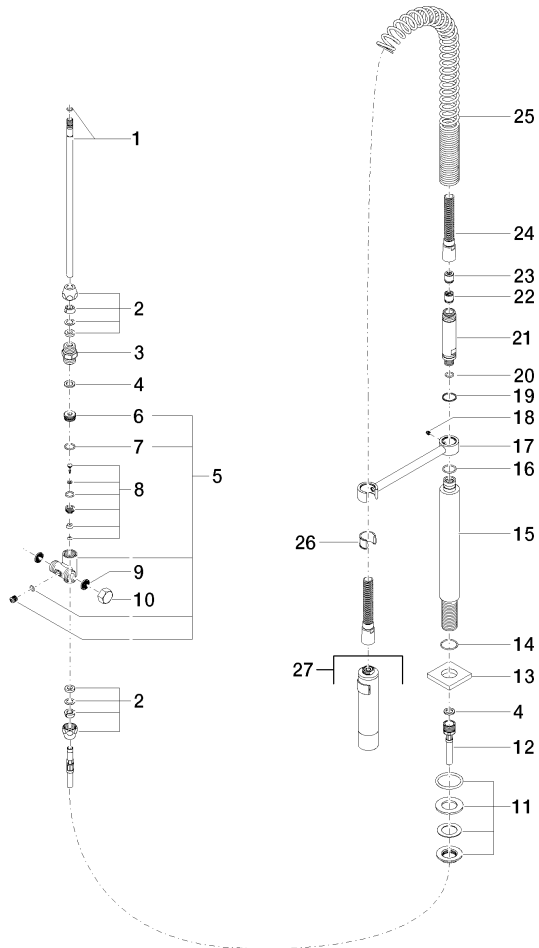

Profi spray set - Dark Chrome

LOT

27 784 970

- spray flow
- automatic diverter for spout/Profi spray set
- height of mixer 665 mm
- individual rosette 55 x 55 mm
- profi spray hole diameter 30mm
- sprayface with anti-scaling system
- lead-free

Can only be combined with 32800680, 32843680.

Intrinsic protection against back flow.

	Dark Chrome	27 784 970-19
	Chrome	27 784 970-00
	Brushed Platinum	27 784 970-06
	Platinum	27 784 970-08
	Brushed Chrome	27 784 970-93
	Brushed Dark Platinum	27 784 970-99

27 784 970

mm [inches]
M 1:10

Flow rate chart

Codes & Standards

EN 1717

Profi spray set - Dark Chrome

LOT

27 784 970

Certificates

Belgaqua_22_277_2

27 784 970

Parts for other finishes can be found here: [Chrome](#)

Profi spray set - Dark Chrome

LOT

27 784 970

Spare parts list