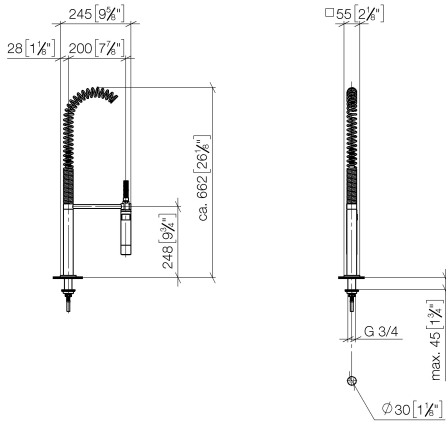

Profi spray set - Brushed Chrome

LOT

27 784 970

- spray flow
- automatic diverter for spout/Profi spray set
- height of mixer 665 mm
- individual rosette 55 x 55 mm
- profi spray hole diameter 30mm
- sprayface with anti-scaling system
- lead-free

Can only be combined with 32800680, 32843680.

Intrinsic protection against back flow.

	Brushed Chrome	27 784 970-93
	Chrome	27 784 970-00
	Brushed Platinum	27 784 970-06
	Platinum	27 784 970-08
	Dark Chrome	27 784 970-19
	Brushed Dark Platinum	27 784 970-99

27 784 970

mm [inches]
M 1:10

Flow rate chart

Codes & Standards

EN 1717

Profi spray set - Brushed Chrome

LOT

27 784 970