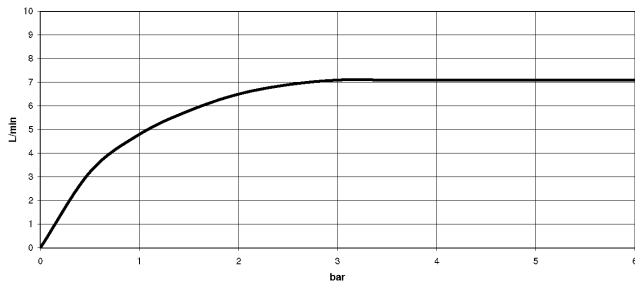

Can only be combined with 32800680, 32843680.

Intrinsic protection against back flow.

	Brushed Chrome	27 784 970-93
	Chrome	27 784 970-00
	Brushed Platinum	27 784 970-06
	Platinum	27 784 970-08
	Dark Chrome	27 784 970-19
	Brushed Dark Platinum	27 784 970-99

27 784 970

mm [inches]
M 1:10

Flow rate chart

Codes & Standards

EN 1717

Profi spray set - Brushed Chrome

LOT

27 784 970