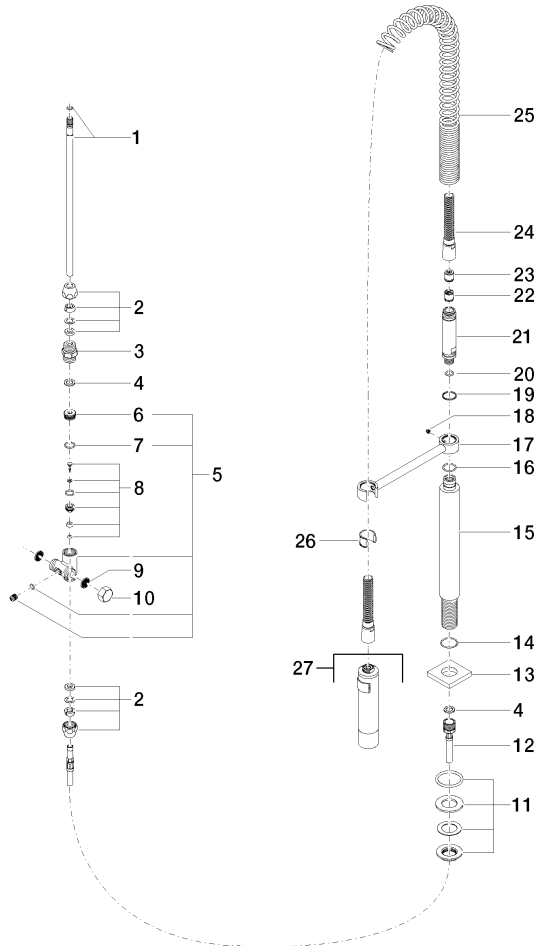

Profi spray set - Brushed Chrome

LOT

27 784 970

- spray flow
- automatic diverter for spout/Profi spray set
- height of mixer 665 mm
- individual rosette 55 x 55 mm
- profi spray hole diameter 30mm
- sprayface with anti-scaling system
- lead-free

Can only be combined with 32800680, 32843680.

Intrinsic protection against back flow.

	Brushed Chrome	27 784 970-93
	Chrome	27 784 970-00
	Brushed Platinum	27 784 970-06
	Platinum	27 784 970-08
	Dark Chrome	27 784 970-19
	Brushed Dark Platinum	27 784 970-99

27 784 970

mm [inches]
M 1:10

Flow rate chart

Codes & Standards

EN 1717

Profi spray set - Brushed Chrome

LOT

27 784 970

Certificates

Belgaqua_22_277_2

27 784 970

Product version from 10/27/2020

Parts for other finishes can be found here: Chrome

Profi spray set - Brushed Chrome

LOT

27 784 970