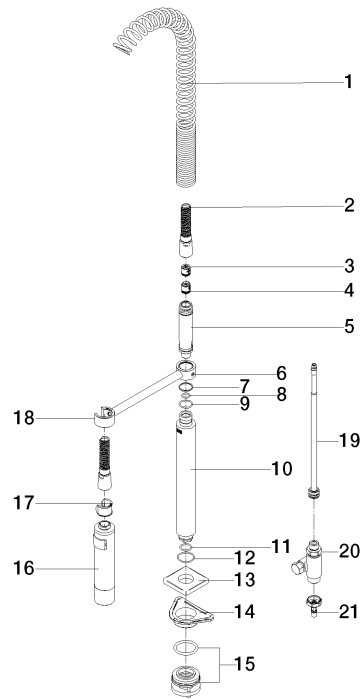

SERIES-VARIOUS Profi spray set - Chrome

27 785 970

- spray flow
- automatic diverter for spout/Profi spray set
- height of mixer mm
- individual rosette x mm
- profi spray hole diameter 30mm
- sprayface with anti-scaling system
- lead-free

Can only be combined with 33826680, 32815680.

Intrinsic protection against back flow.

	Chrome	27 785 970-00
	Brushed Platinum	27 785 970-06
	Platinum	27 785 970-08
	Dark Chrome	27 785 970-19
	Brushed Dark Platinum	27 785 970-99

SERIES-VARIOUS Profi spray set - Chrome

27 785 970

SERIES-VARIOUS Profi spray set - Chrome

27 785 970

Product version from 7/1/2023

SERIES-VARIOUS Profi spray set - Chrome

27 785 970

Spare parts list

Product version from 7/1/2023

No.	Item Number	Name	Quantity used	Delivery time
	09 16 02 034 90	spring	21	2