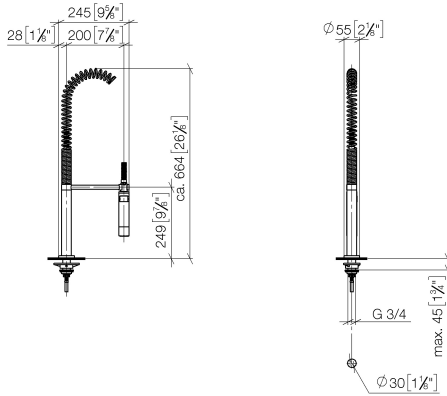

27 789 970

Fits: ELIO, TARA, TARA ULTRA

- spray flow
- automatic diverter for spout/Profi spray set
- height of mixer 665 mm
- individual rosette diameter 55mm
- profi spray hole diameter 30mm
- sprayface with anti-scaling system
- lead-free

Can only be combined with 33826790, 32800790, 33826888, 32815888, 20815892, 33826875.

Intrinsic protection against back flow.

	Chrome	27 789 970-00
	Brushed Platinum	27 789 970-06
	Platinum	27 789 970-08
	Dark Chrome	27 789 970-19
	Brushed Chrome	27 789 970-93
	Brushed Dark Platinum	27 789 970-99

27 789 970

mm [inches]  
M 1:10

Flow rate chart

Codes & Standards

DIN 4109

EN 1717

ISO 3822

Ü-Zeichen